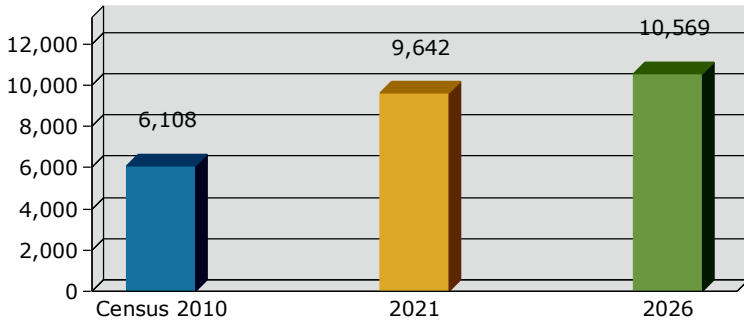

French Valley CDP, CA (0626067)  
 French Valley CDP, CA (0626067)  
 Geography: Place

2021 Population by Race

2021 Population by Age

Households

2021 Home Value

2021-2026 Annual Growth Rate

Household Income