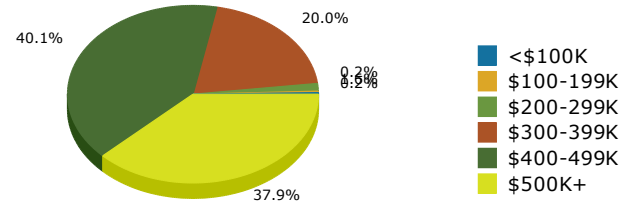

French Valley CDP, CA (0626067)  
 French Valley CDP, CA (0626067)  
 Geography: Place

2021 Population by Race

2021 Population by Age

Households

2021 Home Value

2021-2026 Annual Growth Rate

Household Income