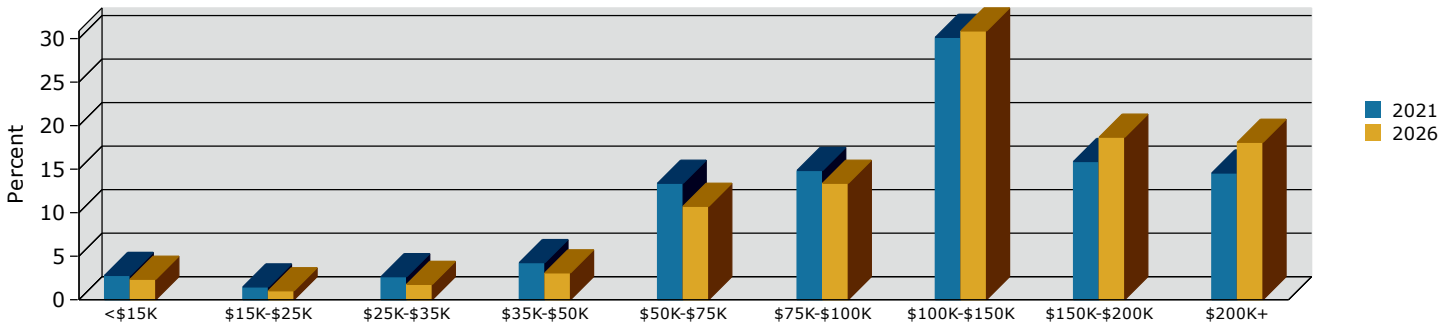

French Valley CDP, CA (0626067)  
 French Valley CDP, CA (0626067)  
 Geography: Place

2021 Population by Race

2021 Population by Age

Households

2021 Home Value

2021-2026 Annual Growth Rate

Household Income