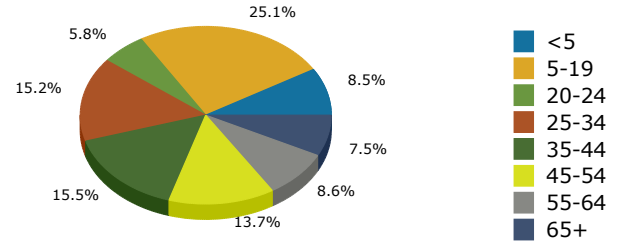

French Valley CDP, CA (0626067)  
 French Valley CDP, CA (0626067)  
 Geography: Place

2021 Population by Race

2021 Population by Age

Households

2021 Home Value

2021-2026 Annual Growth Rate

Household Income