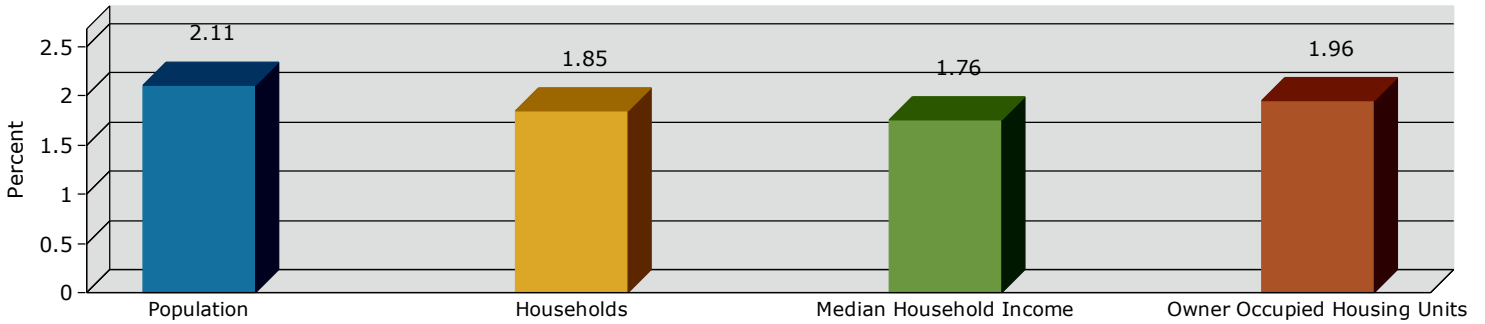

French Valley CDP, CA (0626067)  
 French Valley CDP, CA (0626067)  
 Geography: Place

2021 Population by Race

2021 Population by Age

Households

2021 Home Value

2021-2026 Annual Growth Rate

Household Income