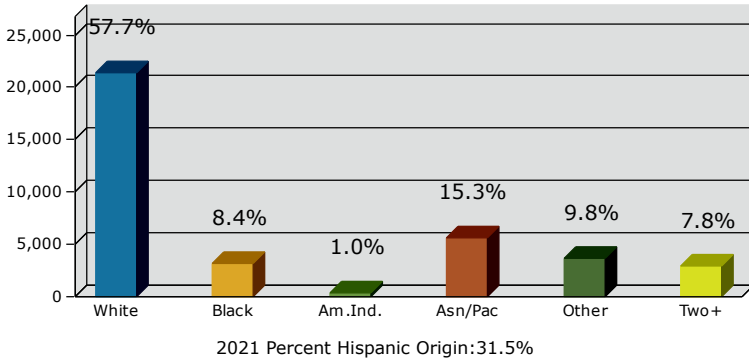

French Valley CDP, CA (0626067)  
 French Valley CDP, CA (0626067)  
 Geography: Place

2021 Population by Race

2021 Population by Age

Households

2021 Home Value

2021-2026 Annual Growth Rate

Household Income