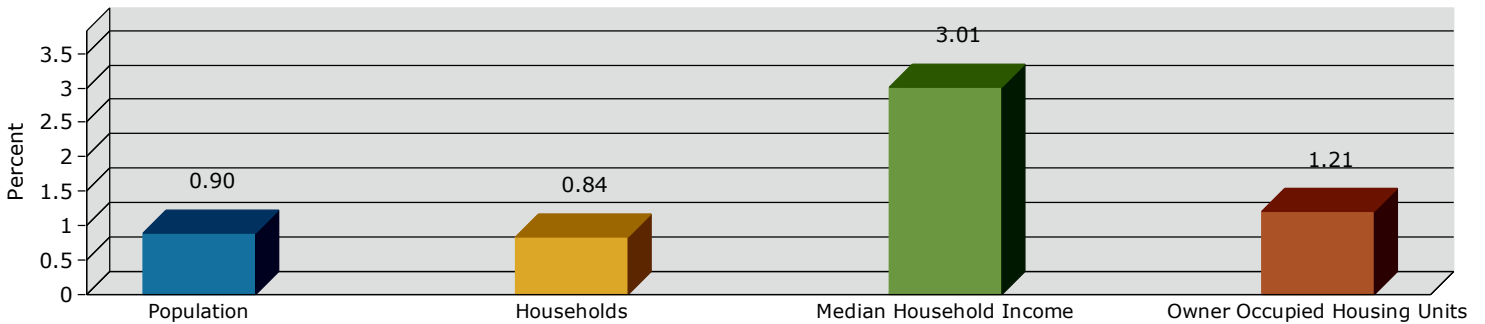

Banning city, CA (0603820)
 Banning city, CA (0603820)
 Geography: Place

2021 Population by Race

2021 Population by Age

Households

2021 Home Value

2021-2026 Annual Growth Rate

Household Income

Source: U.S. Census Bureau, Census 2010 Summary File 1. Esri forecasts for 2021 and 2026.