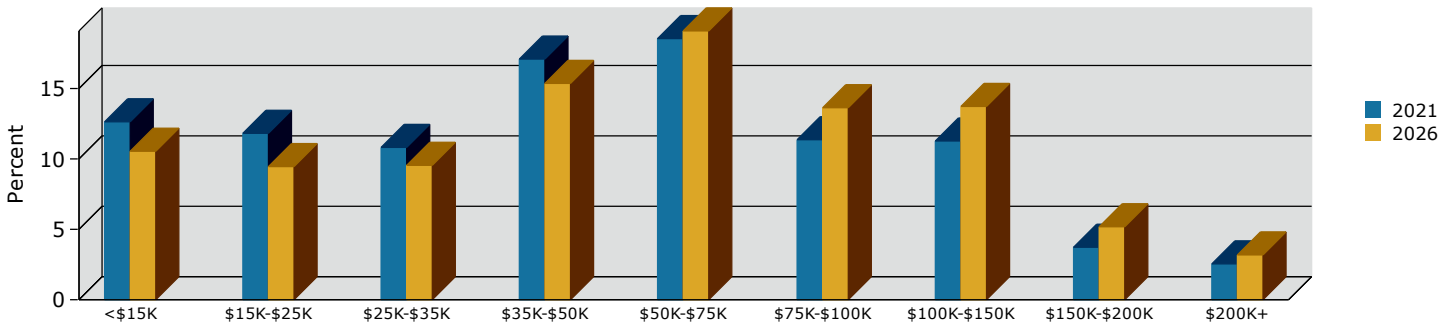

Banning city, CA (0603820)
 Banning city, CA (0603820)
 Geography: Place

2021 Population by Race

2021 Population by Age

Households

2021 Home Value

2021-2026 Annual Growth Rate

Household Income

Source: U.S. Census Bureau, Census 2010 Summary File 1. Esri forecasts for 2021 and 2026.