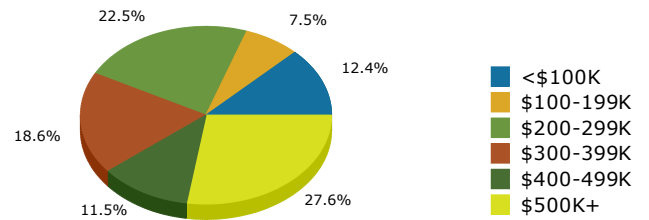

Banning city, CA (0603820)
 Banning city, CA (0603820)
 Geography: Place

2021 Population by Race

2021 Population by Age

Households

2021 Home Value

2021-2026 Annual Growth Rate

Household Income

Source: U.S. Census Bureau, Census 2010 Summary File 1. Esri forecasts for 2021 and 2026.