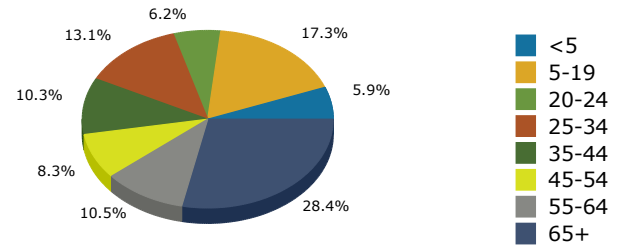

Banning city, CA (0603820)
 Banning city, CA (0603820)
 Geography: Place

2021 Population by Race

2021 Population by Age

Households

2021 Home Value

2021-2026 Annual Growth Rate

Household Income

Source: U.S. Census Bureau, Census 2010 Summary File 1. Esri forecasts for 2021 and 2026.