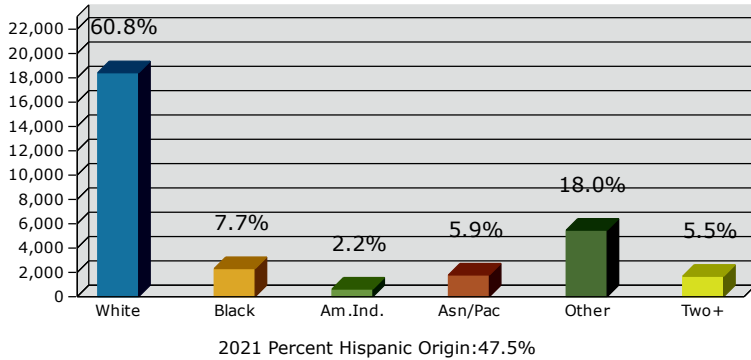

Banning city, CA (0603820)
 Banning city, CA (0603820)
 Geography: Place

2021 Population by Race

2021 Population by Age

Households

2021 Home Value

2021-2026 Annual Growth Rate

Household Income

Source: U.S. Census Bureau, Census 2010 Summary File 1. Esri forecasts for 2021 and 2026.