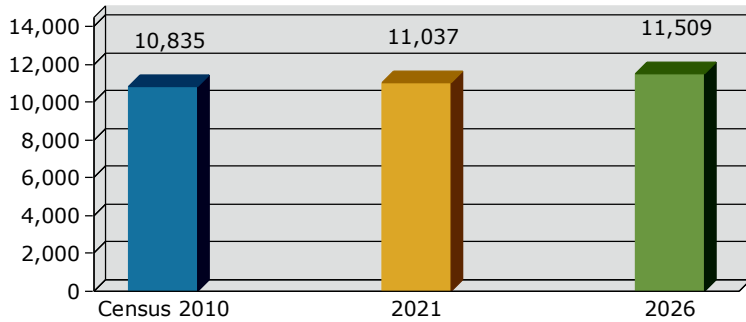

Banning city, CA (0603820)
 Banning city, CA (0603820)
 Geography: Place

2021 Population by Race

2021 Population by Age

Households

2021 Home Value

2021-2026 Annual Growth Rate

Household Income

Source: U.S. Census Bureau, Census 2010 Summary File 1. Esri forecasts for 2021 and 2026.