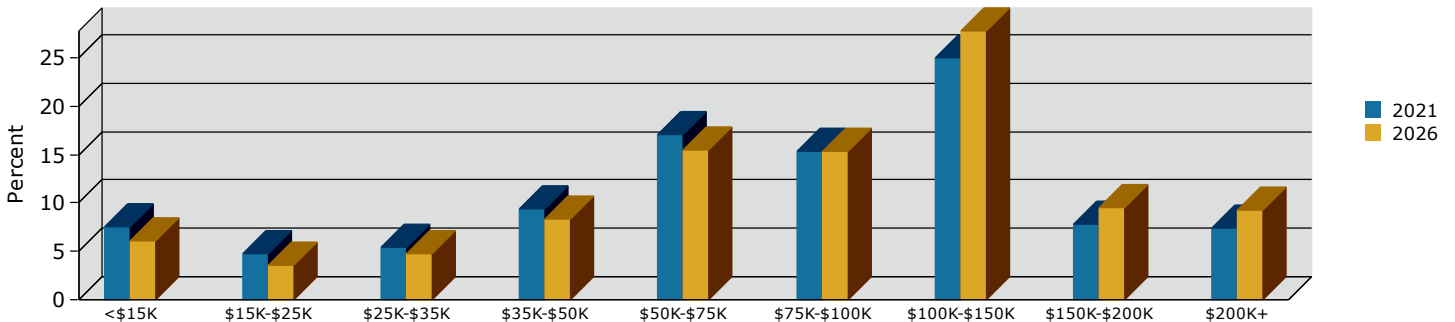

Beaumont city, CA (0604758)
 Beaumont city, CA (0604758)
 Geography: Place

2021 Population by Race

2021 Population by Age

Households

2021 Home Value

2021-2026 Annual Growth Rate

Household Income

Source: U.S. Census Bureau, Census 2010 Summary File 1. Esri forecasts for 2021 and 2026.