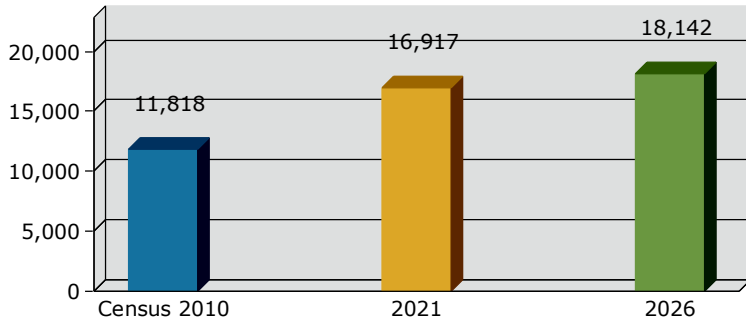

Beaumont city, CA (0604758)
 Beaumont city, CA (0604758)
 Geography: Place

2021 Population by Race

2021 Population by Age

Households

2021 Home Value

2021-2026 Annual Growth Rate

Household Income

Source: U.S. Census Bureau, Census 2010 Summary File 1. Esri forecasts for 2021 and 2026.