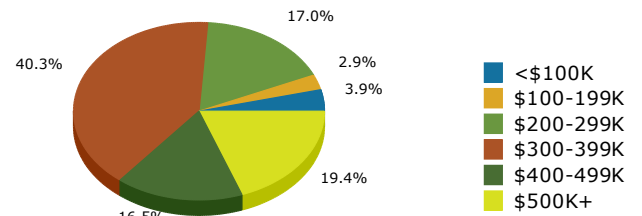

Beaumont city, CA (0604758)
 Beaumont city, CA (0604758)
 Geography: Place

2021 Population by Race

2021 Population by Age

Households

2021 Home Value

2021-2026 Annual Growth Rate

Household Income

Source: U.S. Census Bureau, Census 2010 Summary File 1. Esri forecasts for 2021 and 2026.