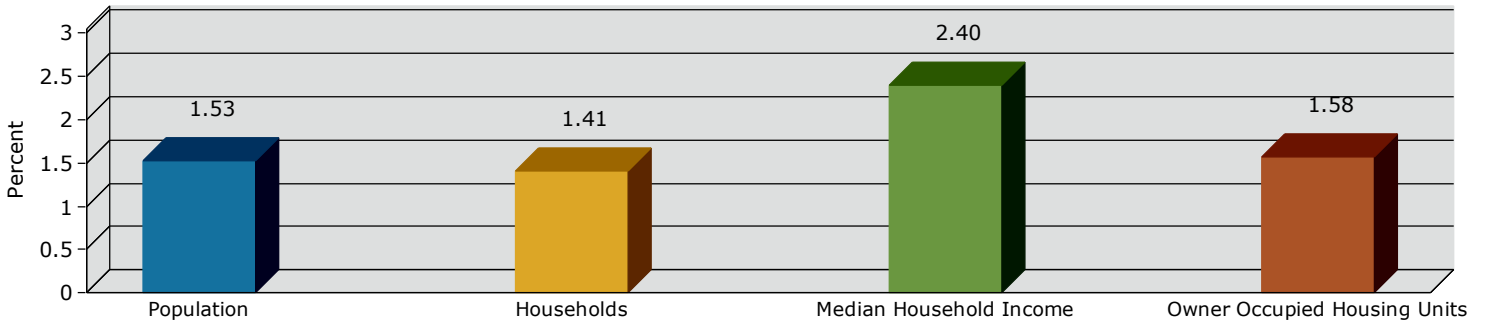

Beaumont city, CA (0604758)
 Beaumont city, CA (0604758)
 Geography: Place

2021 Population by Race

2021 Population by Age

Households

2021 Home Value

2021-2026 Annual Growth Rate

Household Income

Source: U.S. Census Bureau, Census 2010 Summary File 1. Esri forecasts for 2021 and 2026.