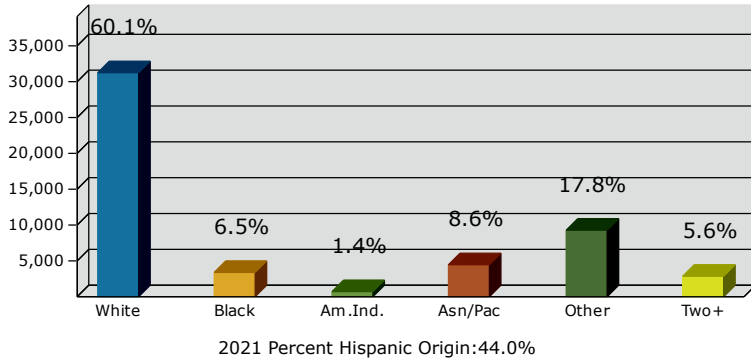

Beaumont city, CA (0604758)
 Beaumont city, CA (0604758)
 Geography: Place

2021 Population by Race

2021 Population by Age

Households

2021 Home Value

2021-2026 Annual Growth Rate

Household Income

Source: U.S. Census Bureau, Census 2010 Summary File 1. Esri forecasts for 2021 and 2026.