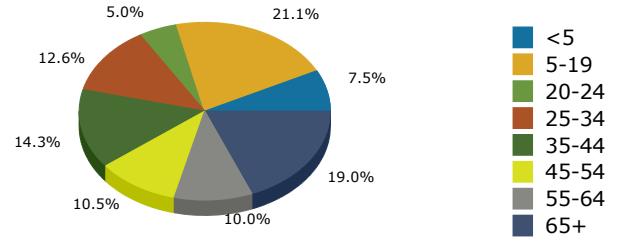

Beaumont city, CA (0604758)
 Beaumont city, CA (0604758)
 Geography: Place

2021 Population by Race

2021 Population by Age

Households

2021 Home Value

2021-2026 Annual Growth Rate

Household Income

Source: U.S. Census Bureau, Census 2010 Summary File 1. Esri forecasts for 2021 and 2026.