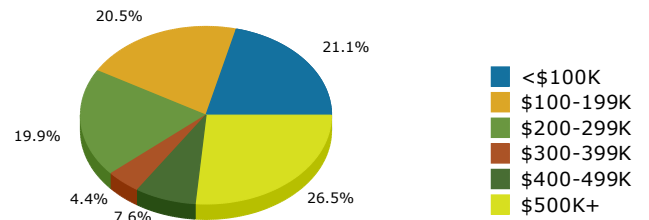

Blythe city, CA (0607218)
 Blythe city, CA (0607218)
 Geography: Place

2021 Population by Race

2021 Population by Age

Households

2021 Home Value

2021-2026 Annual Growth Rate

Household Income

Source: U.S. Census Bureau, Census 2010 Summary File 1. Esri forecasts for 2021 and 2026.