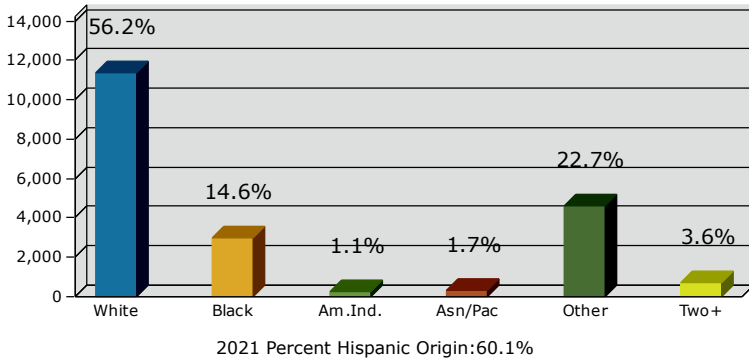

Blythe city, CA (0607218)
 Blythe city, CA (0607218)
 Geography: Place

2021 Population by Race

2021 Population by Age

Households

2021 Home Value

2021-2026 Annual Growth Rate

Household Income

Source: U.S. Census Bureau, Census 2010 Summary File 1. Esri forecasts for 2021 and 2026.