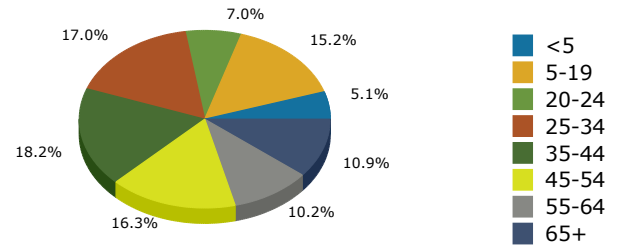

Blythe city, CA (0607218)
 Blythe city, CA (0607218)
 Geography: Place

2021 Population by Race

2021 Population by Age

Households

2021 Home Value

2021-2026 Annual Growth Rate

Household Income

Source: U.S. Census Bureau, Census 2010 Summary File 1. Esri forecasts for 2021 and 2026.