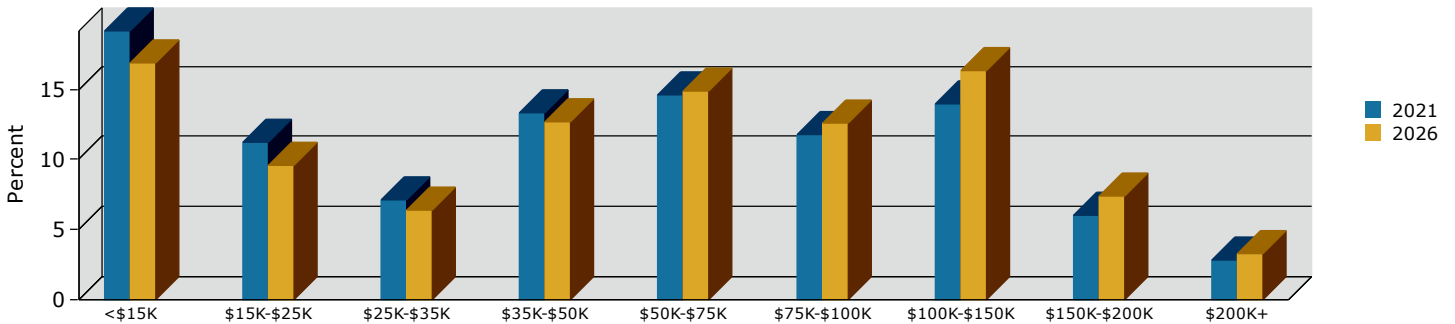

Blythe city, CA (0607218)
 Blythe city, CA (0607218)
 Geography: Place

2021 Population by Race

2021 Population by Age

Households

2021 Home Value

2021-2026 Annual Growth Rate

Household Income

Source: U.S. Census Bureau, Census 2010 Summary File 1. Esri forecasts for 2021 and 2026.