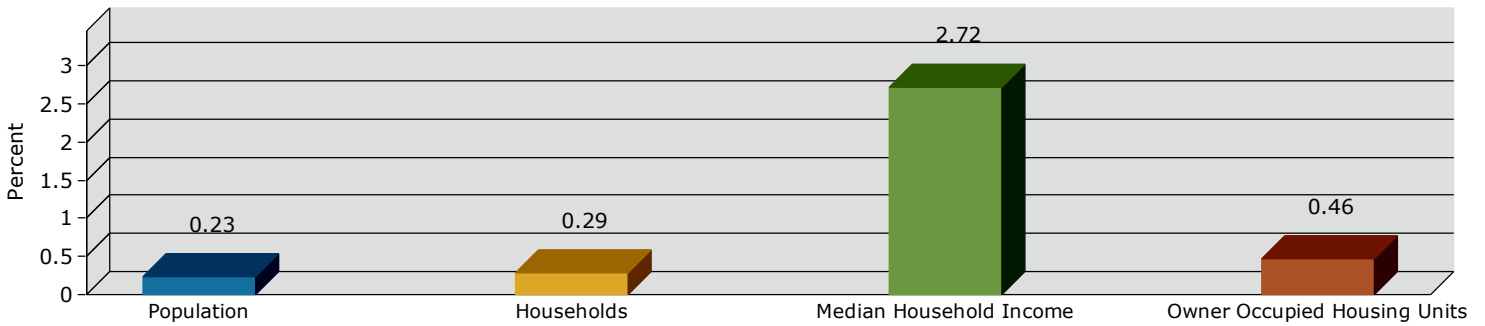

Blythe city, CA (0607218)
 Blythe city, CA (0607218)
 Geography: Place

2021 Population by Race

2021 Population by Age

Households

2021 Home Value

2021-2026 Annual Growth Rate

Household Income

Source: U.S. Census Bureau, Census 2010 Summary File 1. Esri forecasts for 2021 and 2026.