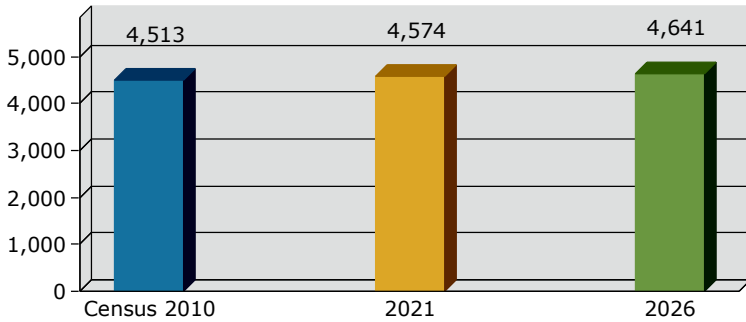

Blythe city, CA (0607218)
 Blythe city, CA (0607218)
 Geography: Place

2021 Population by Race

2021 Population by Age

Households

2021 Home Value

2021-2026 Annual Growth Rate

Household Income

Source: U.S. Census Bureau, Census 2010 Summary File 1. Esri forecasts for 2021 and 2026.