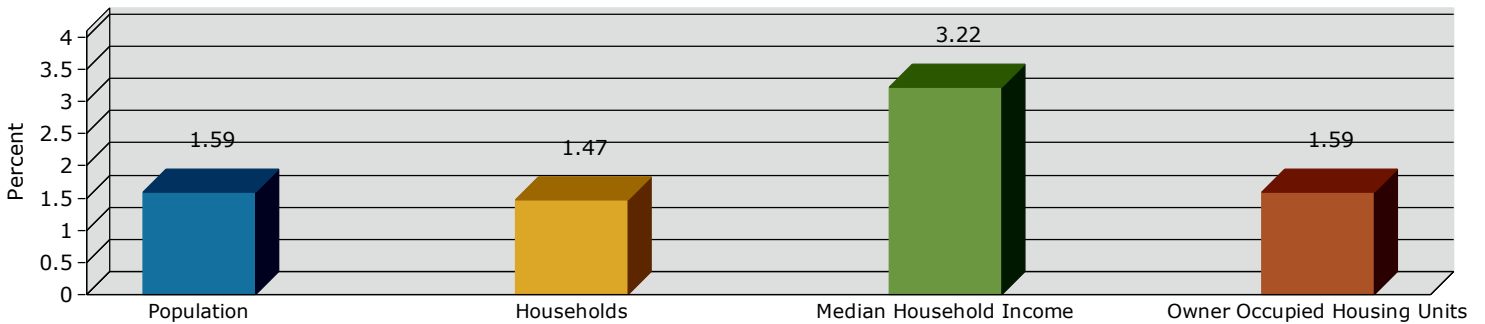

Calimesa city, CA (0609864)  
 Calimesa city, CA (0609864)  
 Geography: Place

2021 Population by Race

2021 Population by Age

Households

2021 Home Value

2021-2026 Annual Growth Rate

Household Income

Source: U.S. Census Bureau, Census 2010 Summary File 1. Esri forecasts for 2021 and 2026.