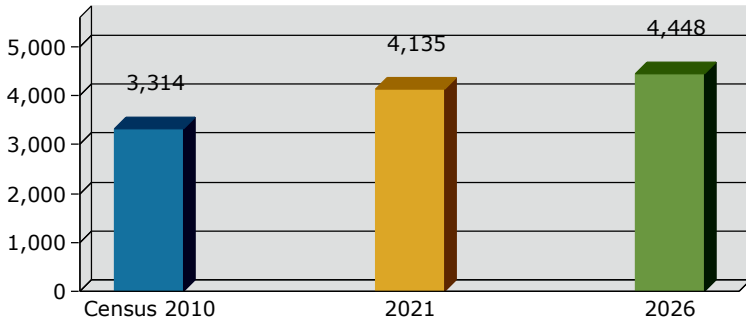

Calimesa city, CA (0609864)  
 Calimesa city, CA (0609864)  
 Geography: Place

2021 Population by Race

2021 Population by Age

Households

2021 Home Value

2021-2026 Annual Growth Rate

Household Income

Source: U.S. Census Bureau, Census 2010 Summary File 1. Esri forecasts for 2021 and 2026.