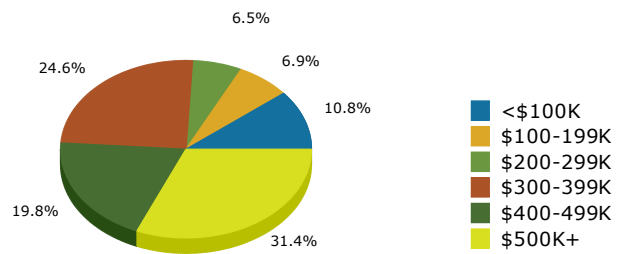

Calimesa city, CA (0609864)  
 Calimesa city, CA (0609864)  
 Geography: Place

2021 Population by Race

2021 Population by Age

Households

2021 Home Value

2021-2026 Annual Growth Rate

Household Income

Source: U.S. Census Bureau, Census 2010 Summary File 1. Esri forecasts for 2021 and 2026.