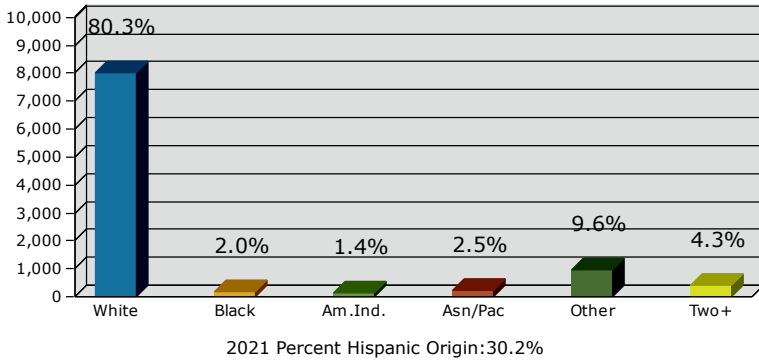

Calimesa city, CA (0609864)  
 Calimesa city, CA (0609864)  
 Geography: Place

2021 Population by Race

2021 Population by Age

Households

2021 Home Value

2021-2026 Annual Growth Rate

Household Income

Source: U.S. Census Bureau, Census 2010 Summary File 1. Esri forecasts for 2021 and 2026.