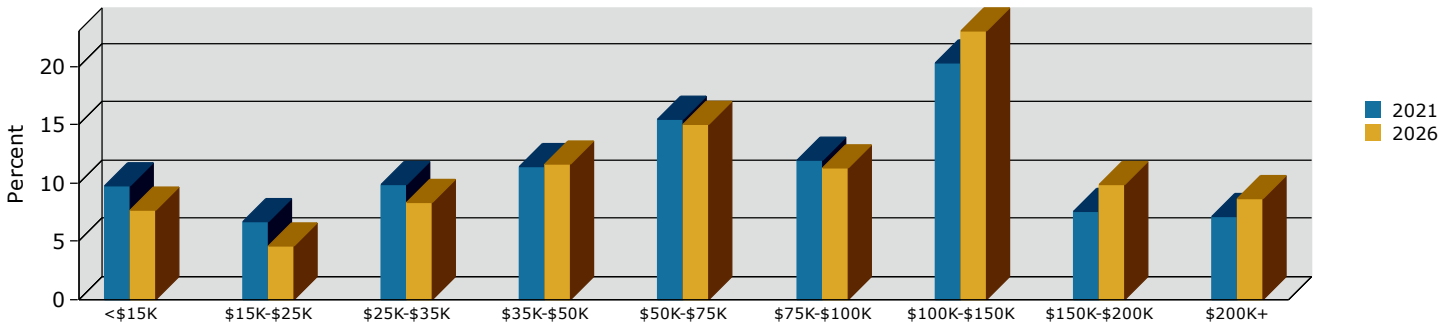

Calimesa city, CA (0609864)  
 Calimesa city, CA (0609864)  
 Geography: Place

2021 Population by Race

2021 Population by Age

Households

2021 Home Value

2021-2026 Annual Growth Rate

Household Income

Source: U.S. Census Bureau, Census 2010 Summary File 1. Esri forecasts for 2021 and 2026.