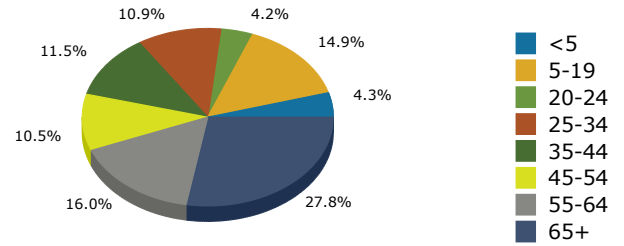

Calimesa city, CA (0609864)  
 Calimesa city, CA (0609864)  
 Geography: Place

2021 Population by Race

2021 Population by Age

Households

2021 Home Value

2021-2026 Annual Growth Rate

Household Income

Source: U.S. Census Bureau, Census 2010 Summary File 1. Esri forecasts for 2021 and 2026.