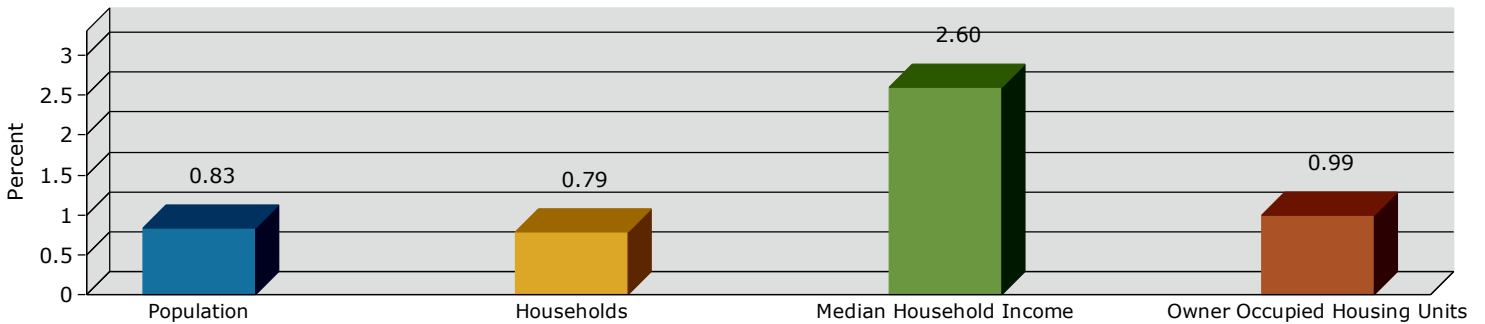

Cathedral City, CA (0612048)
 Cathedral City, CA (0612048)
 Geography: Place

2021 Population by Race

2021 Population by Age

Households

2021 Home Value

2021-2026 Annual Growth Rate

Household Income

Source: U.S. Census Bureau, Census 2010 Summary File 1. Esri forecasts for 2021 and 2026.