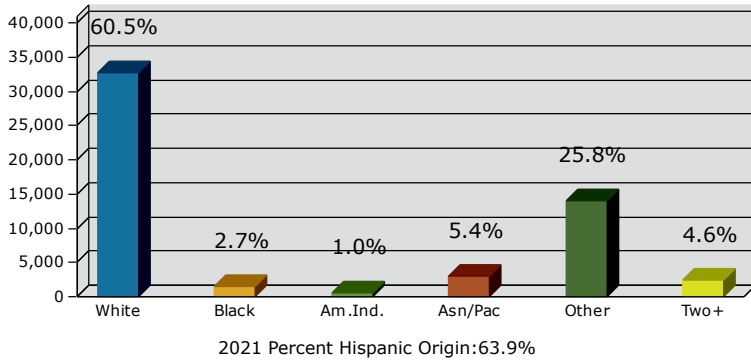

Cathedral City, CA (0612048)
 Cathedral City, CA (0612048)
 Geography: Place

2021 Population by Race

2021 Population by Age

Households

2021 Home Value

2021-2026 Annual Growth Rate

Household Income

Source: U.S. Census Bureau, Census 2010 Summary File 1. Esri forecasts for 2021 and 2026.