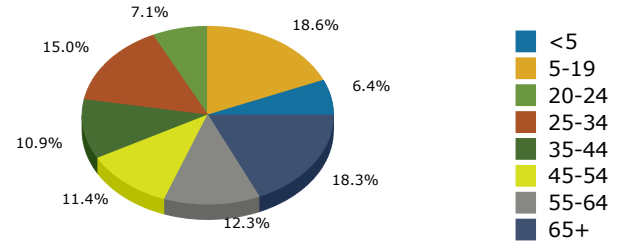

Cathedral City, CA (0612048)
 Cathedral City, CA (0612048)
 Geography: Place

2021 Population by Race

2021 Population by Age

Households

2021 Home Value

2021-2026 Annual Growth Rate

Household Income

Source: U.S. Census Bureau, Census 2010 Summary File 1. Esri forecasts for 2021 and 2026.