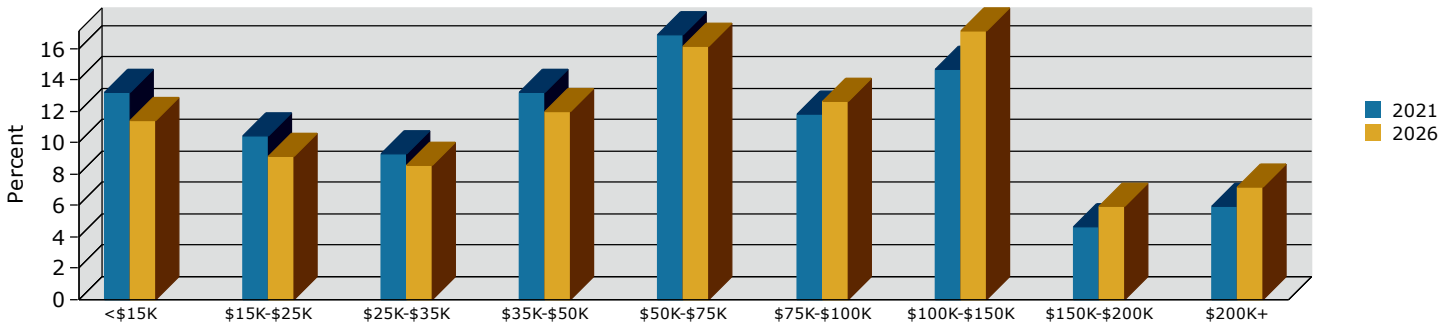

Cathedral City, CA (0612048)
 Cathedral City, CA (0612048)
 Geography: Place

2021 Population by Race

2021 Population by Age

Households

2021 Home Value

2021-2026 Annual Growth Rate

Household Income

Source: U.S. Census Bureau, Census 2010 Summary File 1. Esri forecasts for 2021 and 2026.