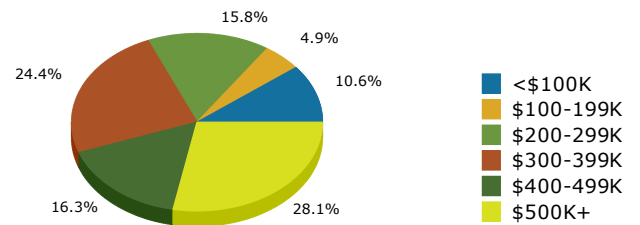

Cathedral City, CA (0612048)
 Cathedral City, CA (0612048)
 Geography: Place

2021 Population by Race

2021 Population by Age

Households

2021 Home Value

2021-2026 Annual Growth Rate

Household Income

Source: U.S. Census Bureau, Census 2010 Summary File 1. Esri forecasts for 2021 and 2026.