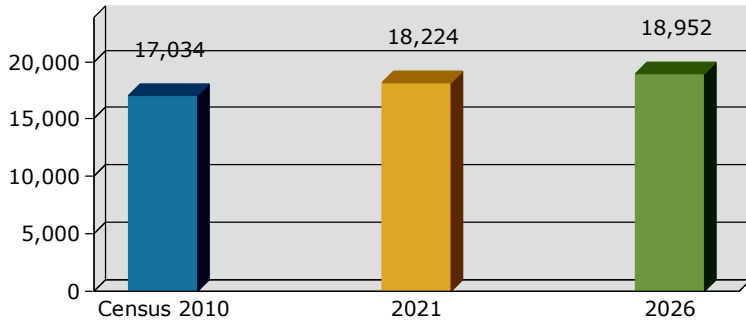

Cathedral City, CA (0612048)
 Cathedral City, CA (0612048)
 Geography: Place

2021 Population by Race

2021 Population by Age

Households

2021 Home Value

2021-2026 Annual Growth Rate

Household Income

Source: U.S. Census Bureau, Census 2010 Summary File 1. Esri forecasts for 2021 and 2026.