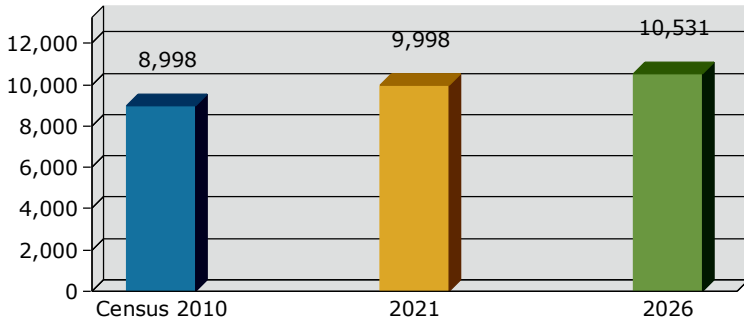

Coachella city, CA (0614260)
 Coachella city, CA (0614260)
 Geography: Place

2021 Population by Race

2021 Population by Age

Households

2021 Home Value

2021-2026 Annual Growth Rate

Household Income

Source: U.S. Census Bureau, Census 2010 Summary File 1. Esri forecasts for 2021 and 2026.