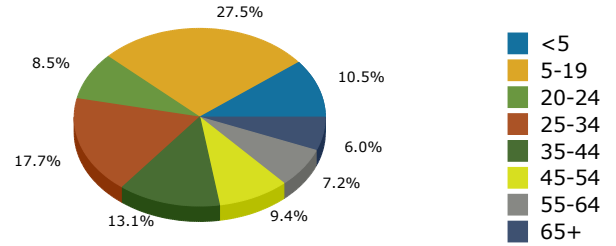

Coachella city, CA (0614260)
 Coachella city, CA (0614260)
 Geography: Place

2021 Population by Race

2021 Population by Age

Households

2021 Home Value

2021-2026 Annual Growth Rate

Household Income

Source: U.S. Census Bureau, Census 2010 Summary File 1. Esri forecasts for 2021 and 2026.