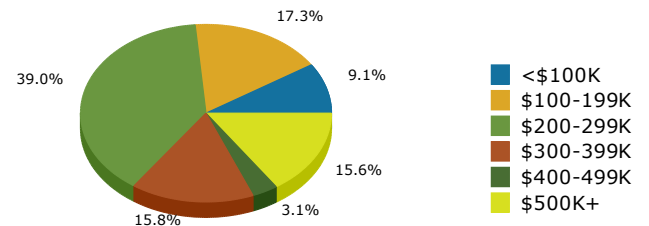

Coachella city, CA (0614260)
 Coachella city, CA (0614260)
 Geography: Place

2021 Population by Race

2021 Population by Age

Households

2021 Home Value

2021-2026 Annual Growth Rate

Household Income

Source: U.S. Census Bureau, Census 2010 Summary File 1. Esri forecasts for 2021 and 2026.