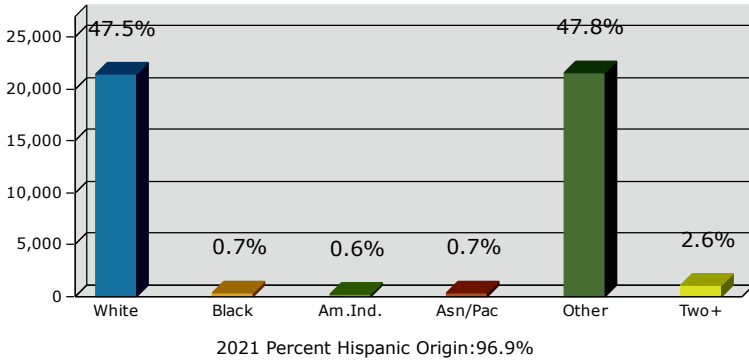

Coachella city, CA (0614260)
 Coachella city, CA (0614260)
 Geography: Place

2021 Population by Race

2021 Population by Age

Households

2021 Home Value

2021-2026 Annual Growth Rate

Household Income

Source: U.S. Census Bureau, Census 2010 Summary File 1. Esri forecasts for 2021 and 2026.