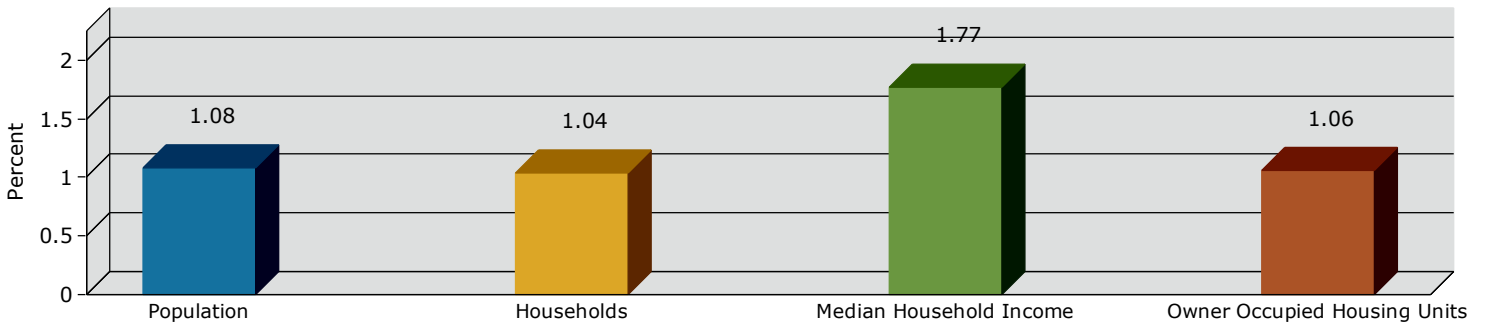

Coachella city, CA (0614260)
 Coachella city, CA (0614260)
 Geography: Place

2021 Population by Race

2021 Population by Age

Households

2021 Home Value

2021-2026 Annual Growth Rate

Household Income

Source: U.S. Census Bureau, Census 2010 Summary File 1. Esri forecasts for 2021 and 2026.