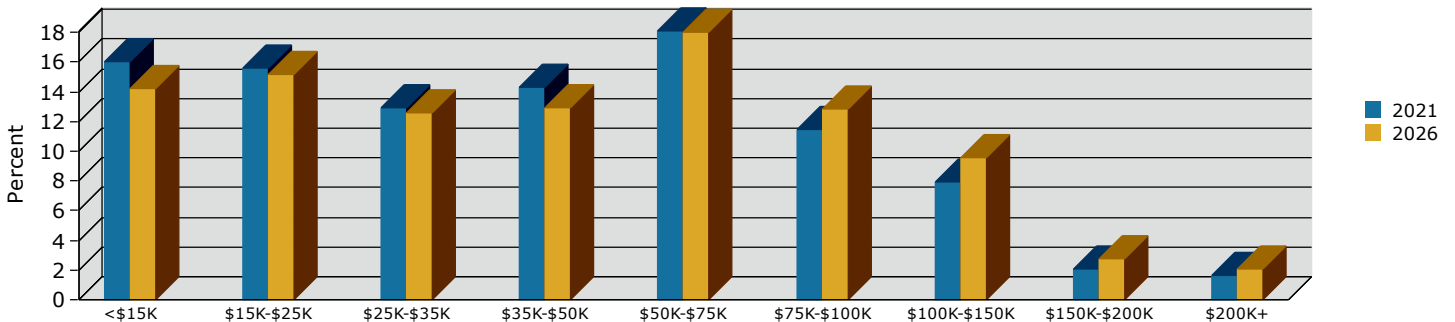

Coachella city, CA (0614260)
 Coachella city, CA (0614260)
 Geography: Place

2021 Population by Race

2021 Population by Age

Households

2021 Home Value

2021-2026 Annual Growth Rate

Household Income

Source: U.S. Census Bureau, Census 2010 Summary File 1. Esri forecasts for 2021 and 2026.