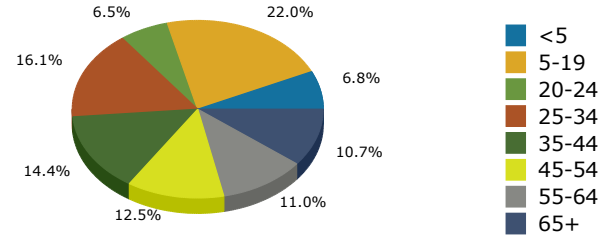

Corona city, CA (0616350)
 Corona city, CA (0616350)
 Geography: Place

2021 Population by Race

2021 Population by Age

Households

2021 Home Value

2021-2026 Annual Growth Rate

Household Income

Source: U.S. Census Bureau, Census 2010 Summary File 1. Esri forecasts for 2021 and 2026.