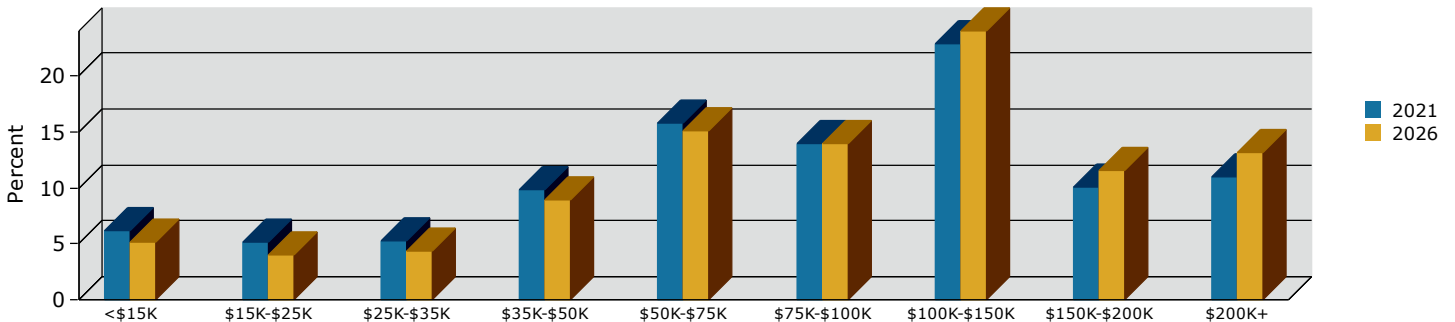

Corona city, CA (0616350)
 Corona city, CA (0616350)
 Geography: Place

2021 Population by Race

2021 Population by Age

Households

2021 Home Value

2021-2026 Annual Growth Rate

Household Income

Source: U.S. Census Bureau, Census 2010 Summary File 1. Esri forecasts for 2021 and 2026.