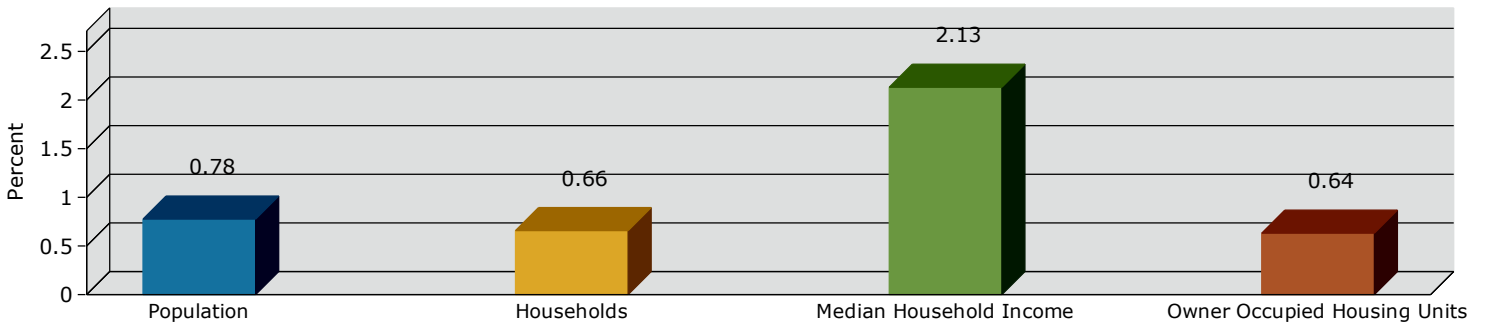

Corona city, CA (0616350)
 Corona city, CA (0616350)
 Geography: Place

2021 Population by Race

2021 Population by Age

Households

2021 Home Value

2021-2026 Annual Growth Rate

Household Income

Source: U.S. Census Bureau, Census 2010 Summary File 1. Esri forecasts for 2021 and 2026.