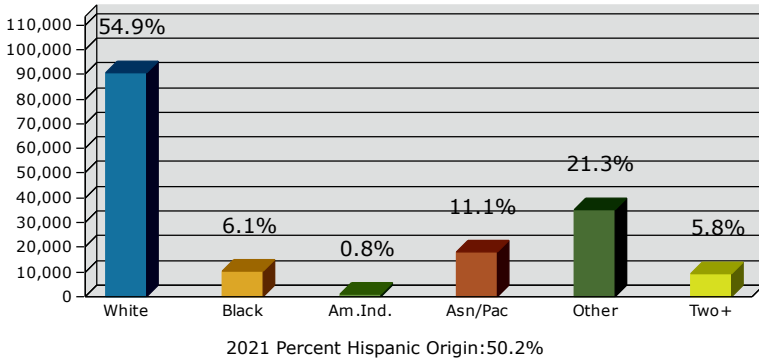

Corona city, CA (0616350)
 Corona city, CA (0616350)
 Geography: Place

2021 Population by Race

2021 Population by Age

Households

2021 Home Value

2021-2026 Annual Growth Rate

Household Income

Source: U.S. Census Bureau, Census 2010 Summary File 1. Esri forecasts for 2021 and 2026.