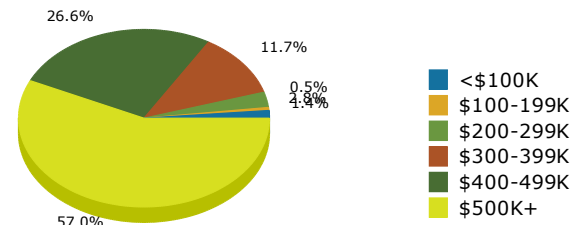

Corona city, CA (0616350)
 Corona city, CA (0616350)
 Geography: Place

2021 Population by Race

2021 Population by Age

Households

2021 Home Value

2021-2026 Annual Growth Rate

Household Income

Source: U.S. Census Bureau, Census 2010 Summary File 1. Esri forecasts for 2021 and 2026.