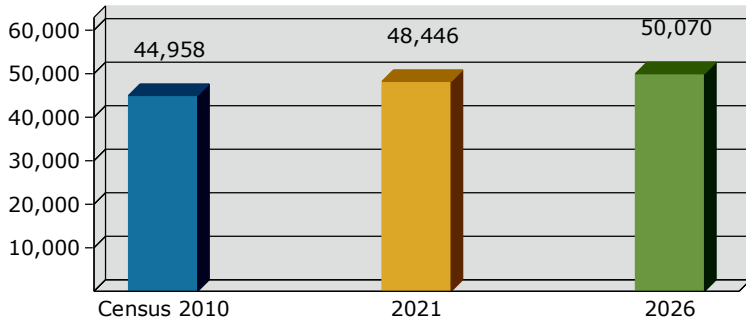

Corona city, CA (0616350)
 Corona city, CA (0616350)
 Geography: Place

2021 Population by Race

2021 Population by Age

Households

2021 Home Value

2021-2026 Annual Growth Rate

Household Income

Source: U.S. Census Bureau, Census 2010 Summary File 1. Esri forecasts for 2021 and 2026.