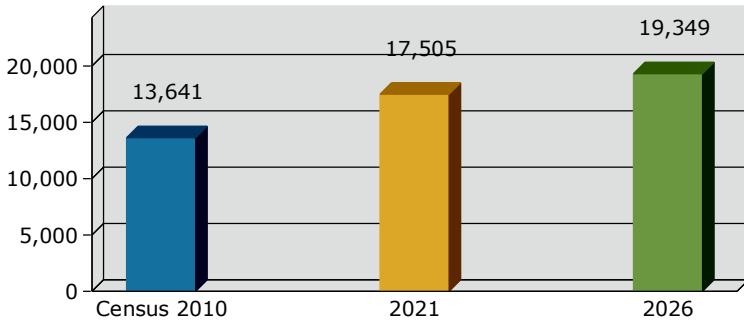

Eastvale city, CA (0621230)
 Eastvale city, CA (0621230)
 Geography: Place

2021 Population by Race

2021 Population by Age

Households

2021 Home Value

2021-2026 Annual Growth Rate

Household Income

Source: U.S. Census Bureau, Census 2010 Summary File 1. Esri forecasts for 2021 and 2026.