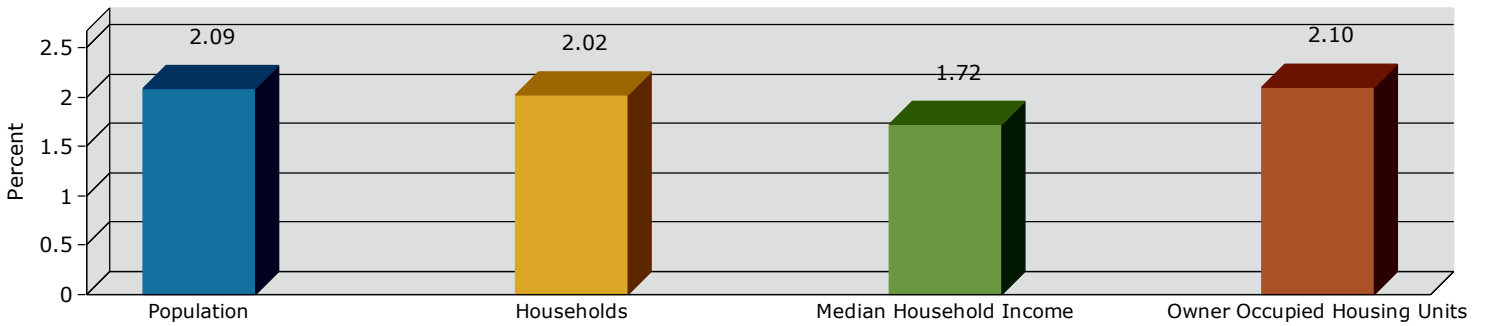

Eastvale city, CA (0621230)
 Eastvale city, CA (0621230)
 Geography: Place

2021 Population by Race

2021 Population by Age

Households

2021 Home Value

2021-2026 Annual Growth Rate

Household Income

Source: U.S. Census Bureau, Census 2010 Summary File 1. Esri forecasts for 2021 and 2026.