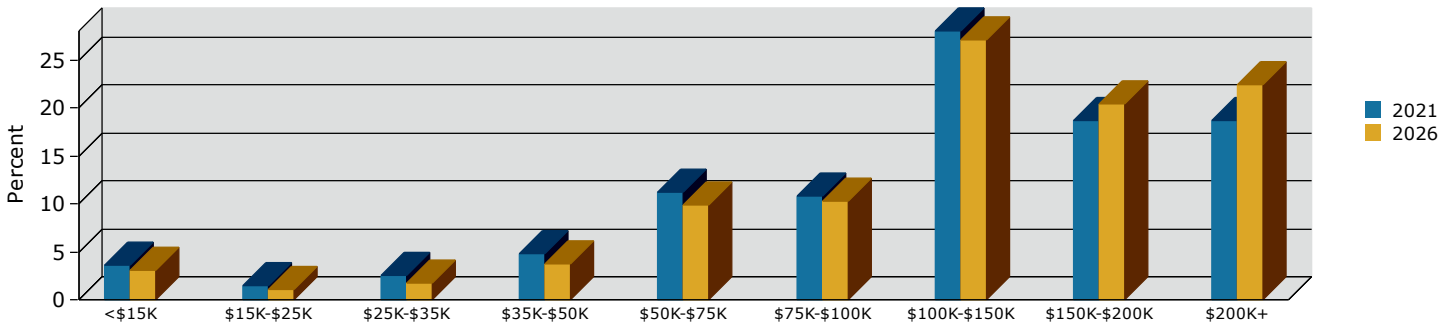

Eastvale city, CA (0621230)
 Eastvale city, CA (0621230)
 Geography: Place

2021 Population by Race

2021 Population by Age

Households

2021 Home Value

2021-2026 Annual Growth Rate

Household Income

Source: U.S. Census Bureau, Census 2010 Summary File 1. Esri forecasts for 2021 and 2026.