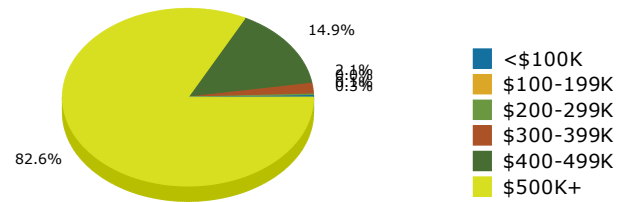

Eastvale city, CA (0621230)
 Eastvale city, CA (0621230)
 Geography: Place

2021 Population by Race

2021 Population by Age

Households

2021 Home Value

2021-2026 Annual Growth Rate

Household Income

Source: U.S. Census Bureau, Census 2010 Summary File 1. Esri forecasts for 2021 and 2026.