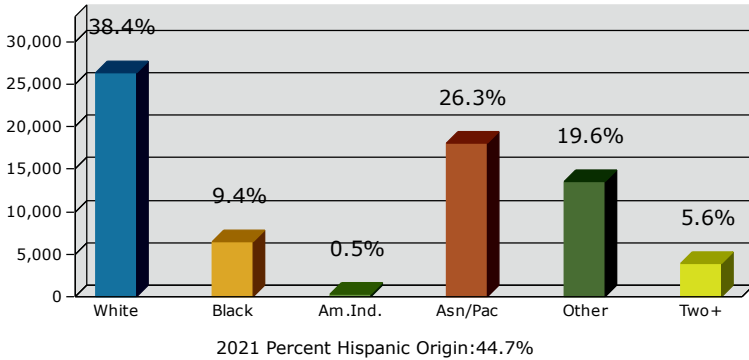

Eastvale city, CA (0621230)
 Eastvale city, CA (0621230)
 Geography: Place

2021 Population by Race

2021 Population by Age

Households

2021 Home Value

2021-2026 Annual Growth Rate

Household Income

Source: U.S. Census Bureau, Census 2010 Summary File 1. Esri forecasts for 2021 and 2026.