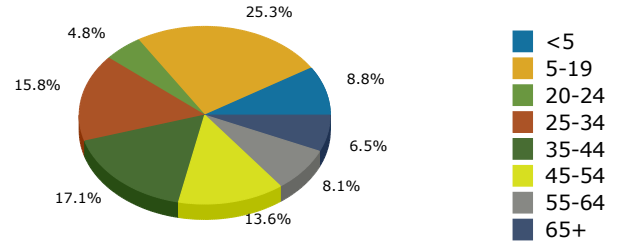

Eastvale city, CA (0621230)
 Eastvale city, CA (0621230)
 Geography: Place

2021 Population by Race

2021 Population by Age

Households

2021 Home Value

2021-2026 Annual Growth Rate

Household Income

Source: U.S. Census Bureau, Census 2010 Summary File 1. Esri forecasts for 2021 and 2026.