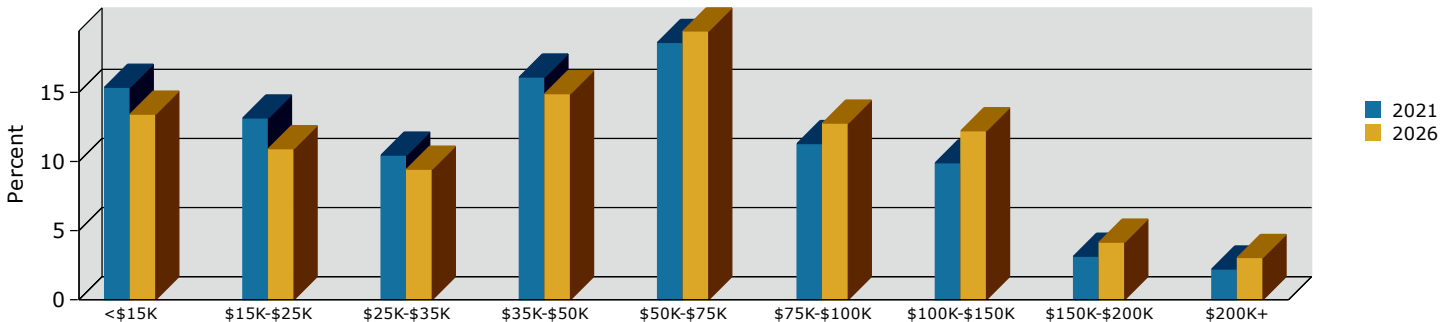

Hemet city, CA (0633182)
 Hemet city, CA (0633182)
 Geography: Place

2021 Population by Race

2021 Population by Age

Households

2021 Home Value

2021-2026 Annual Growth Rate

Household Income

Source: U.S. Census Bureau, Census 2010 Summary File 1. Esri forecasts for 2021 and 2026.