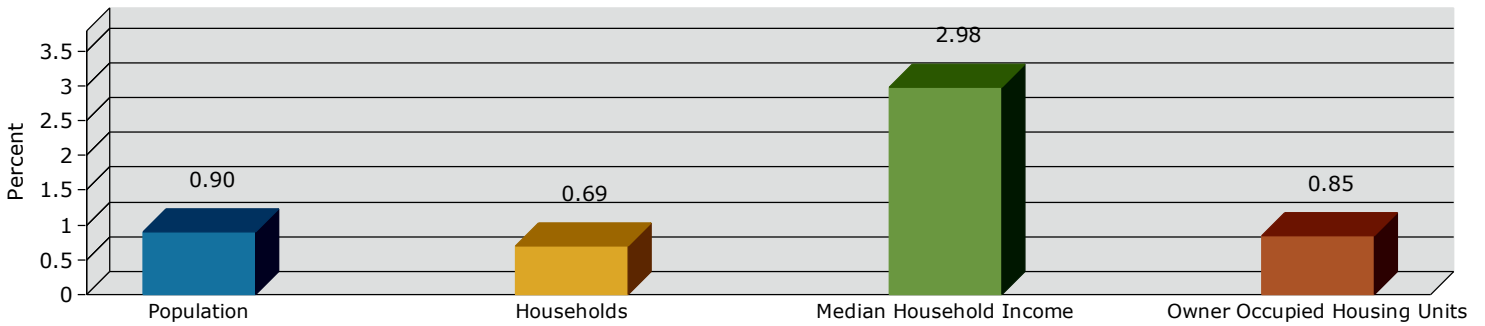

Hemet city, CA (0633182)
 Hemet city, CA (0633182)
 Geography: Place

2021 Population by Race

2021 Population by Age

Households

2021 Home Value

2021-2026 Annual Growth Rate

Household Income

Source: U.S. Census Bureau, Census 2010 Summary File 1. Esri forecasts for 2021 and 2026.