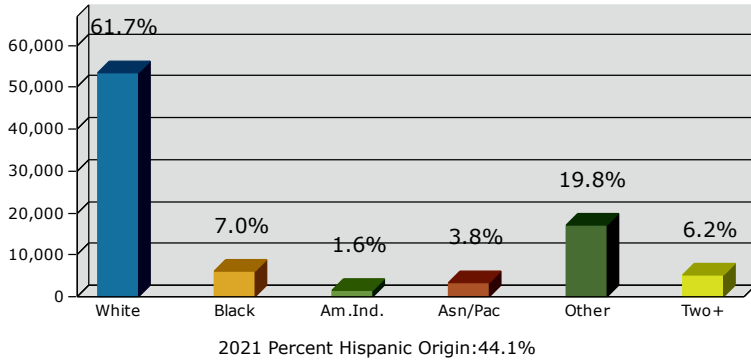

Hemet city, CA (0633182)
 Hemet city, CA (0633182)
 Geography: Place

2021 Population by Race

2021 Population by Age

Households

2021 Home Value

2021-2026 Annual Growth Rate

Household Income

Source: U.S. Census Bureau, Census 2010 Summary File 1. Esri forecasts for 2021 and 2026.