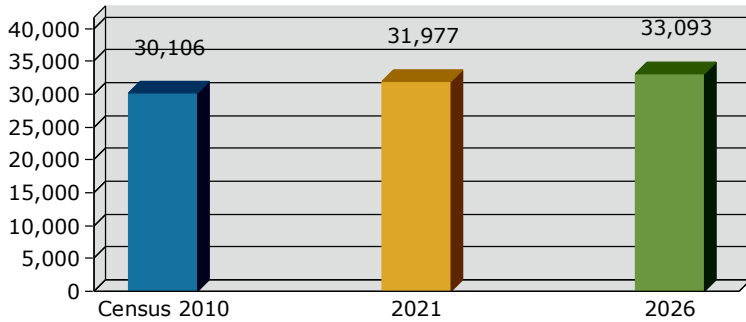

Hemet city, CA (0633182)
 Hemet city, CA (0633182)
 Geography: Place

2021 Population by Race

2021 Population by Age

Households

2021 Home Value

2021-2026 Annual Growth Rate

Household Income

Source: U.S. Census Bureau, Census 2010 Summary File 1. Esri forecasts for 2021 and 2026.