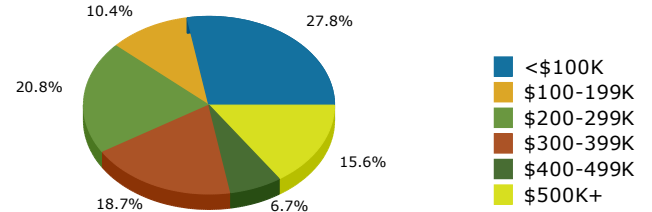

Hemet city, CA (0633182)
 Hemet city, CA (0633182)
 Geography: Place

2021 Population by Race

2021 Population by Age

Households

2021 Home Value

2021-2026 Annual Growth Rate

Household Income

Source: U.S. Census Bureau, Census 2010 Summary File 1. Esri forecasts for 2021 and 2026.