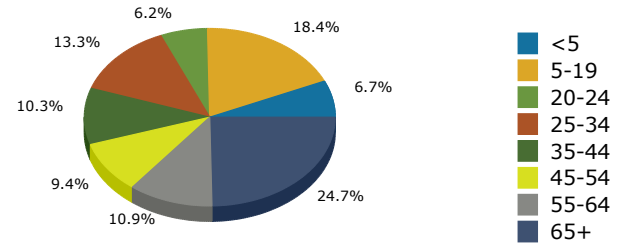

Hemet city, CA (0633182)
 Hemet city, CA (0633182)
 Geography: Place

2021 Population by Race

2021 Population by Age

Households

2021 Home Value

2021-2026 Annual Growth Rate

Household Income

Source: U.S. Census Bureau, Census 2010 Summary File 1. Esri forecasts for 2021 and 2026.