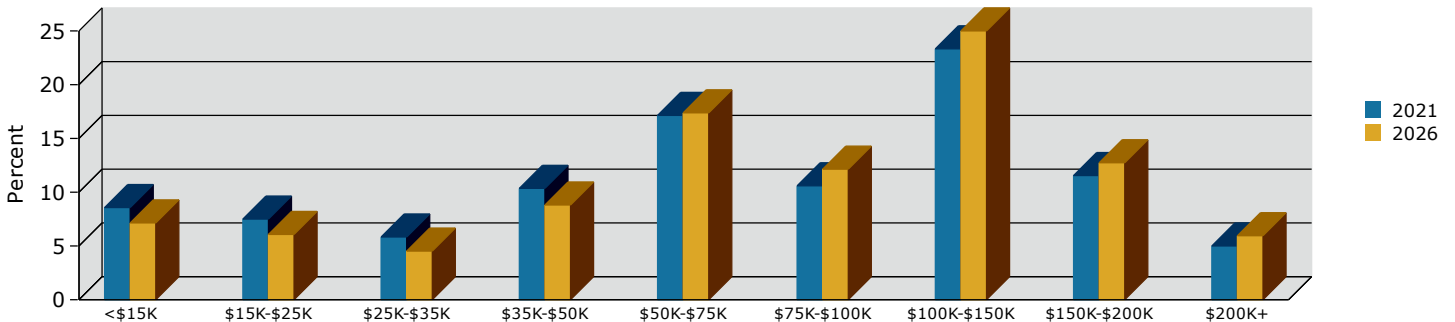

Highgrove CDP, CA (0633574)
 Highgrove CDP, CA (0633574)
 Geography: Place

2021 Population by Race

2021 Population by Age

Households

2021 Home Value

2021-2026 Annual Growth Rate

Household Income

Source: U.S. Census Bureau, Census 2010 Summary File 1. Esri forecasts for 2021 and 2026.