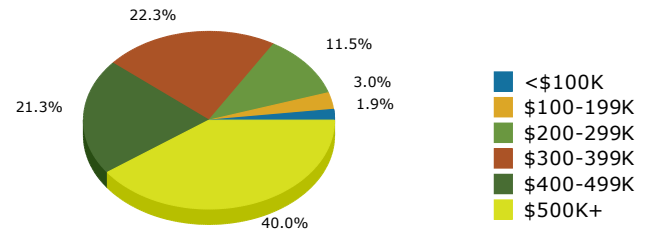

Highgrove CDP, CA (0633574)
 Highgrove CDP, CA (0633574)
 Geography: Place

2021 Population by Race

2021 Population by Age

Households

2021 Home Value

2021-2026 Annual Growth Rate

Household Income

Source: U.S. Census Bureau, Census 2010 Summary File 1. Esri forecasts for 2021 and 2026.