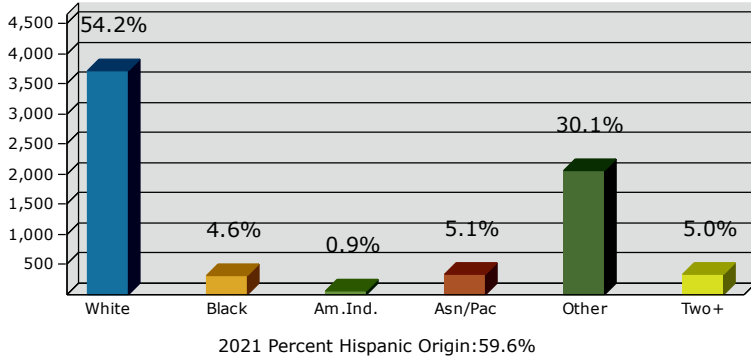

Highgrove CDP, CA (0633574)
 Highgrove CDP, CA (0633574)
 Geography: Place

2021 Population by Race

2021 Population by Age

Households

2021 Home Value

2021-2026 Annual Growth Rate

Household Income

Source: U.S. Census Bureau, Census 2010 Summary File 1. Esri forecasts for 2021 and 2026.