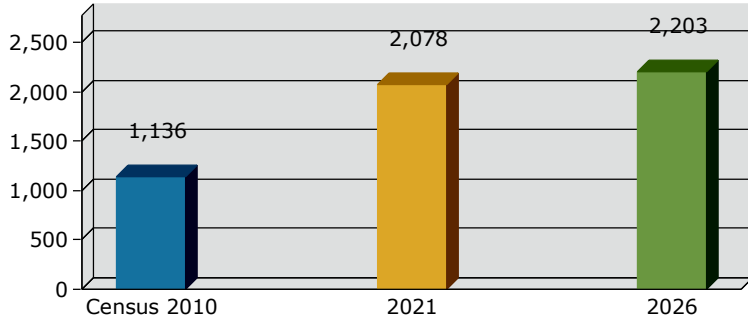

Highgrove CDP, CA (0633574)
 Highgrove CDP, CA (0633574)
 Geography: Place

2021 Population by Race

2021 Population by Age

Households

2021 Home Value

2021-2026 Annual Growth Rate

Household Income

Source: U.S. Census Bureau, Census 2010 Summary File 1. Esri forecasts for 2021 and 2026.