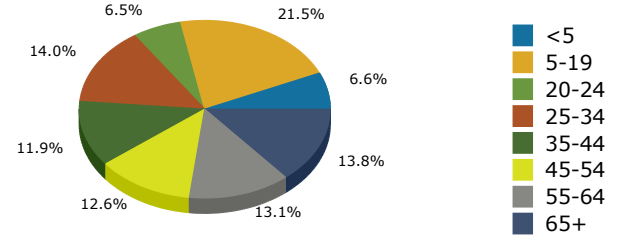

Highgrove CDP, CA (0633574)
 Highgrove CDP, CA (0633574)
 Geography: Place

2021 Population by Race

2021 Population by Age

Households

2021 Home Value

2021-2026 Annual Growth Rate

Household Income

Source: U.S. Census Bureau, Census 2010 Summary File 1. Esri forecasts for 2021 and 2026.