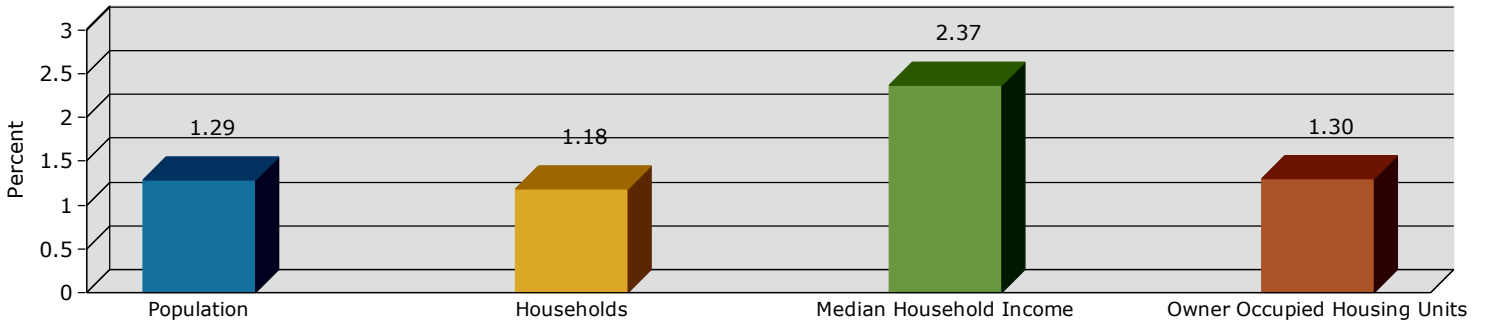

Highgrove CDP, CA (0633574)
 Highgrove CDP, CA (0633574)
 Geography: Place

2021 Population by Race

2021 Population by Age

Households

2021 Home Value

2021-2026 Annual Growth Rate

Household Income

Source: U.S. Census Bureau, Census 2010 Summary File 1. Esri forecasts for 2021 and 2026.