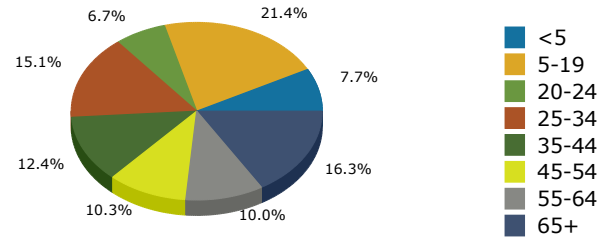

Indio city, CA (0636448)
 Indio city, CA (0636448)
 Geography: Place

2021 Population by Race

2021 Population by Age

Households

2021 Home Value

2021-2026 Annual Growth Rate

Household Income

Source: U.S. Census Bureau, Census 2010 Summary File 1. Esri forecasts for 2021 and 2026.