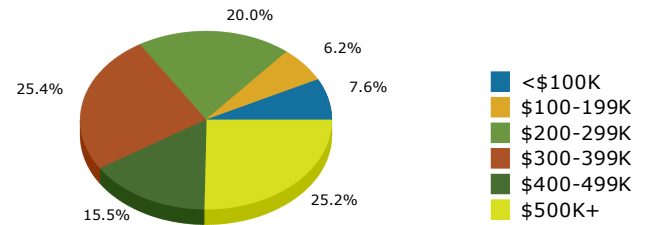

Indio city, CA (0636448)
 Indio city, CA (0636448)
 Geography: Place

2021 Population by Race

2021 Population by Age

Households

2021 Home Value

2021-2026 Annual Growth Rate

Household Income

Source: U.S. Census Bureau, Census 2010 Summary File 1. Esri forecasts for 2021 and 2026.