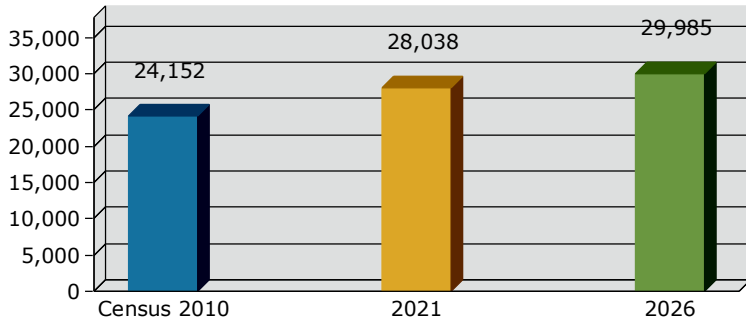

Indio city, CA (0636448)
 Indio city, CA (0636448)
 Geography: Place

2021 Population by Race

2021 Population by Age

Households

2021 Home Value

2021-2026 Annual Growth Rate

Household Income

Source: U.S. Census Bureau, Census 2010 Summary File 1. Esri forecasts for 2021 and 2026.