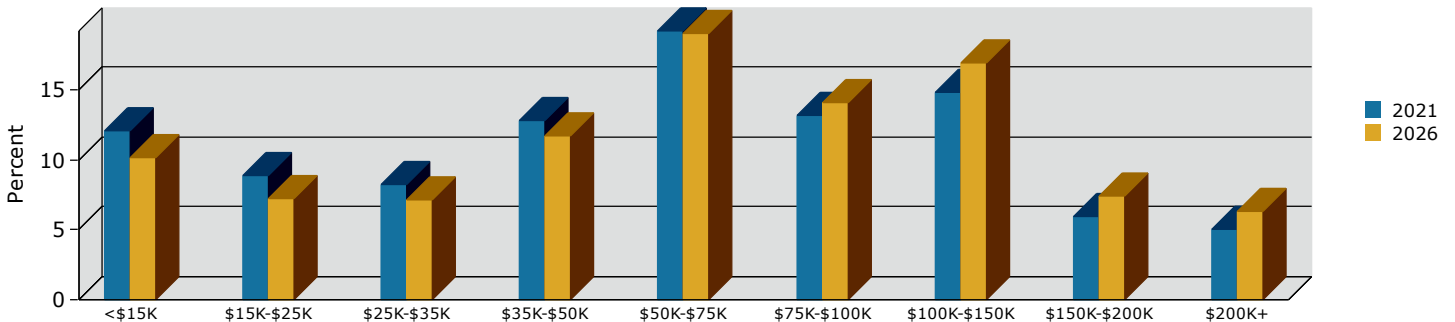

Indio city, CA (0636448)
 Indio city, CA (0636448)
 Geography: Place

2021 Population by Race

2021 Population by Age

Households

2021 Home Value

2021-2026 Annual Growth Rate

Household Income

Source: U.S. Census Bureau, Census 2010 Summary File 1. Esri forecasts for 2021 and 2026.