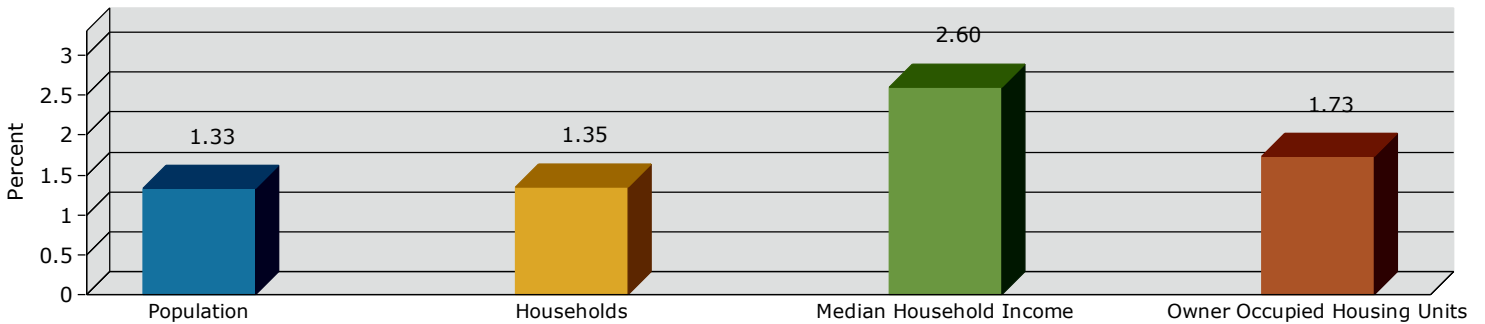

Indio city, CA (0636448)
 Indio city, CA (0636448)
 Geography: Place

2021 Population by Race

2021 Population by Age

Households

2021 Home Value

2021-2026 Annual Growth Rate

Household Income

Source: U.S. Census Bureau, Census 2010 Summary File 1. Esri forecasts for 2021 and 2026.