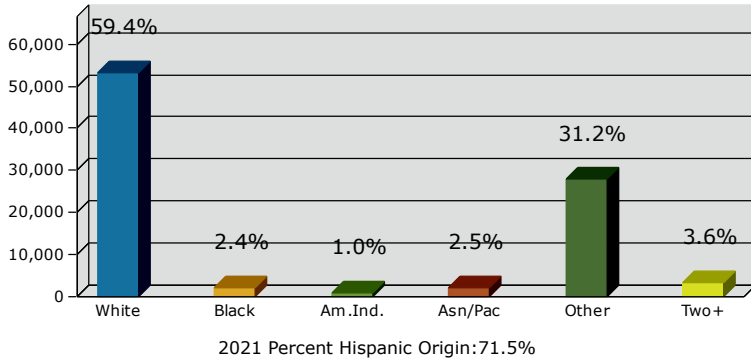

Indio city, CA (0636448)
 Indio city, CA (0636448)
 Geography: Place

2021 Population by Race

2021 Population by Age

Households

2021 Home Value

2021-2026 Annual Growth Rate

Household Income

Source: U.S. Census Bureau, Census 2010 Summary File 1. Esri forecasts for 2021 and 2026.