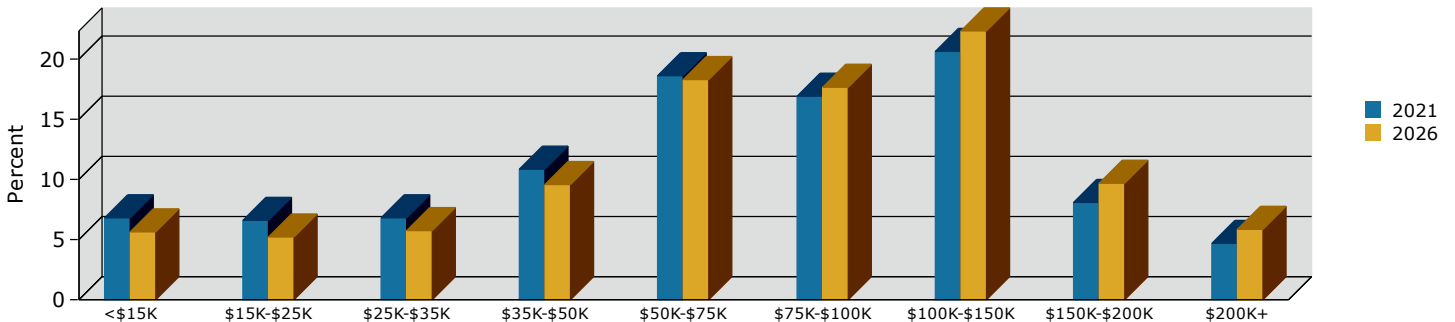

Lake Elsinore city, CA (0639486)  
 Lake Elsinore city, CA (0639486)  
 Geography: Place

2021 Population by Race

2021 Population by Age

Households

2021 Home Value

2021-2026 Annual Growth Rate

Household Income