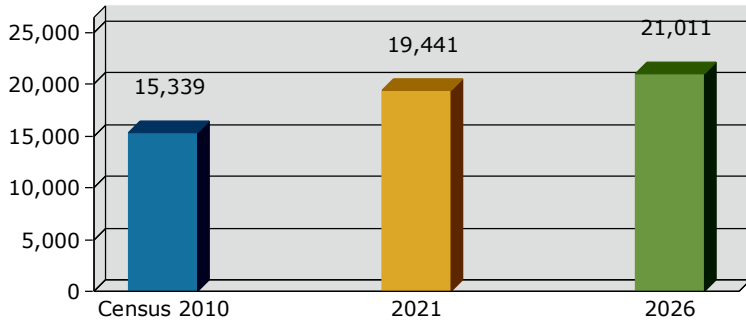

Lake Elsinore city, CA (0639486)  
 Lake Elsinore city, CA (0639486)  
 Geography: Place

2021 Population by Race

2021 Population by Age

Households

2021 Home Value

2021-2026 Annual Growth Rate

Household Income