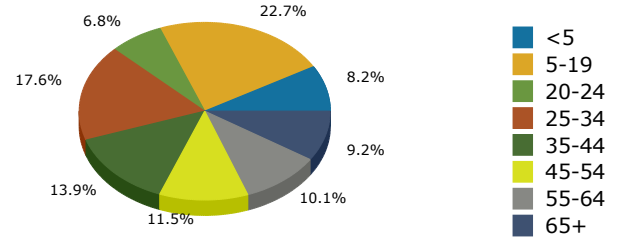

Lake Elsinore city, CA (0639486)  
 Lake Elsinore city, CA (0639486)  
 Geography: Place

2021 Population by Race

2021 Population by Age

Households

2021 Home Value

2021-2026 Annual Growth Rate

Household Income