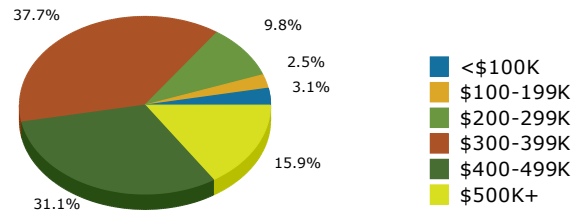

Lake Elsinore city, CA (0639486)  
 Lake Elsinore city, CA (0639486)  
 Geography: Place

2021 Population by Race

2021 Population by Age

Households

2021 Home Value

2021-2026 Annual Growth Rate

Household Income