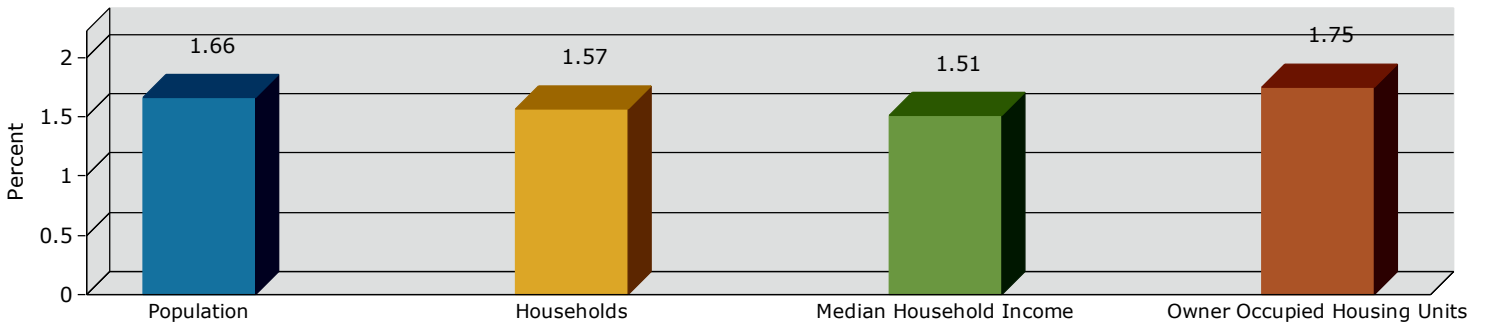

Lake Elsinore city, CA (0639486)  
 Lake Elsinore city, CA (0639486)  
 Geography: Place

2021 Population by Race

2021 Population by Age

Households

2021 Home Value

2021-2026 Annual Growth Rate

Household Income