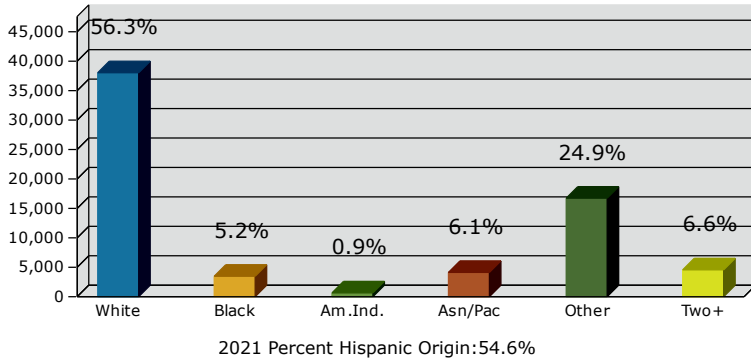

Lake Elsinore city, CA (0639486)  
 Lake Elsinore city, CA (0639486)  
 Geography: Place

2021 Population by Race

2021 Population by Age

Households

2021 Home Value

2021-2026 Annual Growth Rate

Household Income