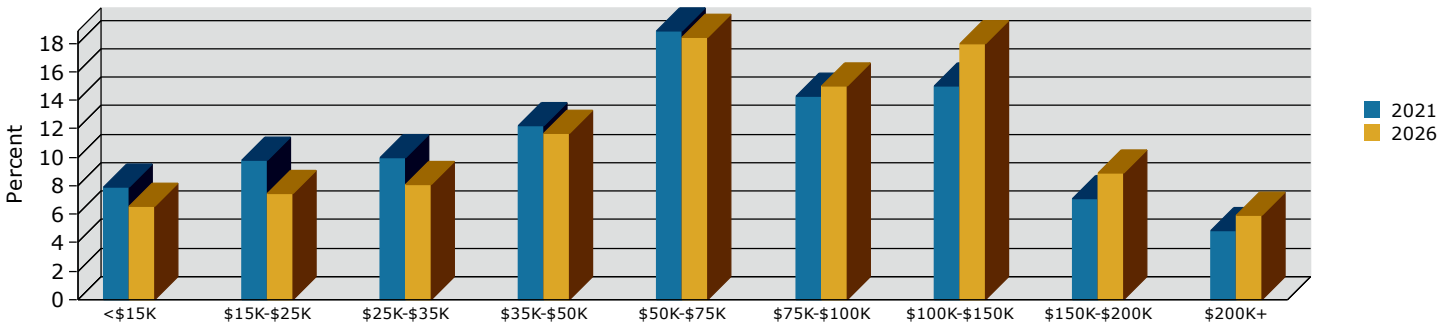

Lakeland Village CDP, CA (0639598)
 Lakeland Village CDP, CA (0639598)
 Geography: Place

2021 Population by Race

2021 Population by Age

Households

2021 Home Value

2021-2026 Annual Growth Rate

Household Income