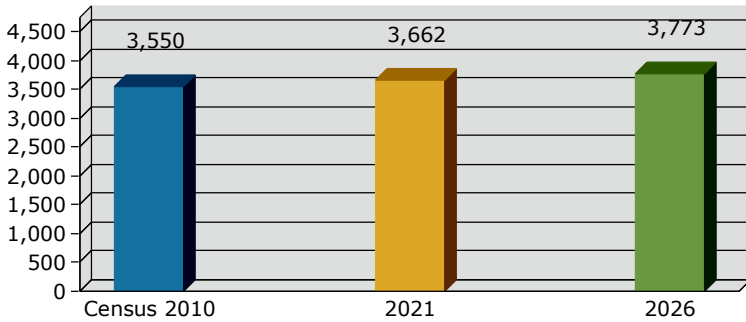

Lakeland Village CDP, CA (0639598)
 Lakeland Village CDP, CA (0639598)
 Geography: Place

2021 Population by Race

2021 Population by Age

Households

2021 Home Value

2021-2026 Annual Growth Rate

Household Income