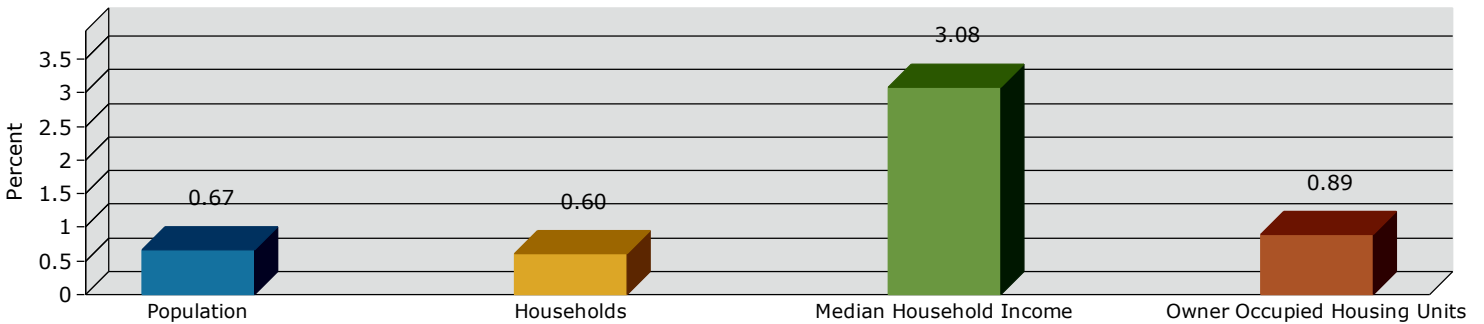

Lakeland Village CDP, CA (0639598)
 Lakeland Village CDP, CA (0639598)
 Geography: Place

2021 Population by Race

2021 Population by Age

Households

2021 Home Value

2021-2026 Annual Growth Rate

Household Income