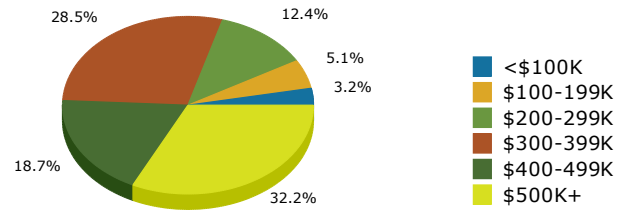

Lakeland Village CDP, CA (0639598)
 Lakeland Village CDP, CA (0639598)
 Geography: Place

2021 Population by Race

2021 Population by Age

Households

2021 Home Value

2021-2026 Annual Growth Rate

Household Income