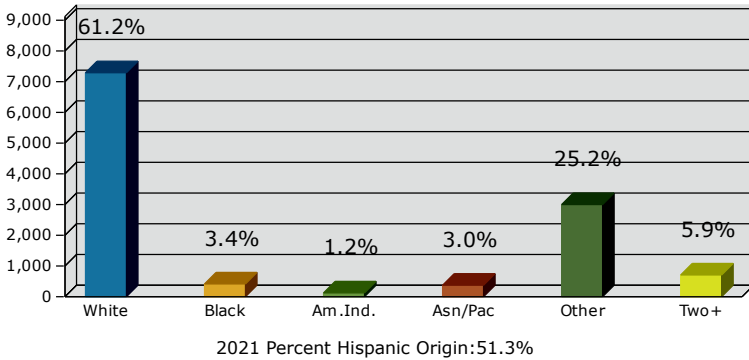

Lakeland Village CDP, CA (0639598)
 Lakeland Village CDP, CA (0639598)
 Geography: Place

2021 Population by Race

2021 Population by Age

Households

2021 Home Value

2021-2026 Annual Growth Rate

Household Income