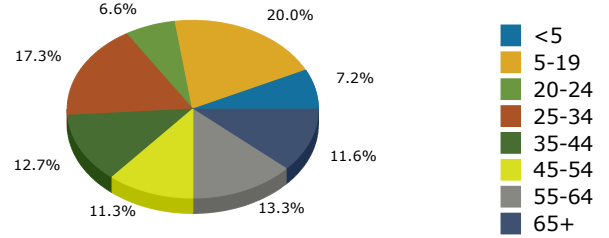

Lakeland Village CDP, CA (0639598)
 Lakeland Village CDP, CA (0639598)
 Geography: Place

2021 Population by Race

2021 Population by Age

Households

2021 Home Value

2021-2026 Annual Growth Rate

Household Income