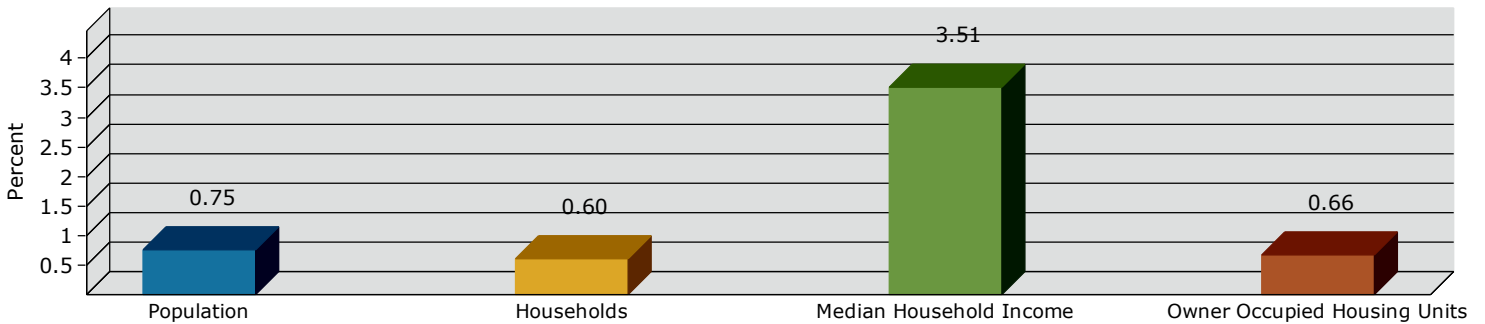

Mead Valley CDP, CA (0646646)  
 Mead Valley CDP, CA (0646646)  
 Geography: Place

2021 Population by Race

2021 Population by Age

Households

2021 Home Value

2021-2026 Annual Growth Rate

Household Income

Source: U.S. Census Bureau, Census 2010 Summary File 1. Esri forecasts for 2021 and 2026.