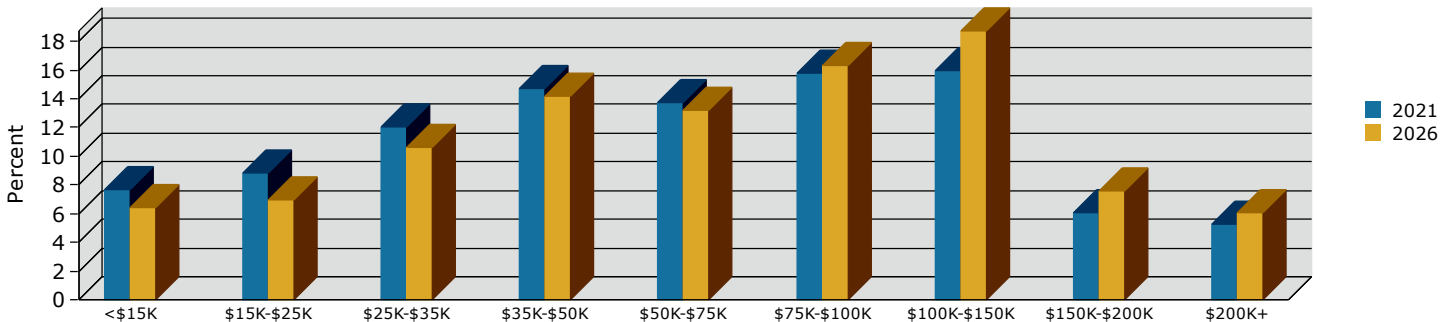

Mead Valley CDP, CA (0646646)  
 Mead Valley CDP, CA (0646646)  
 Geography: Place

2021 Population by Race

2021 Population by Age

Households

2021 Home Value

2021-2026 Annual Growth Rate

Household Income

Source: U.S. Census Bureau, Census 2010 Summary File 1. Esri forecasts for 2021 and 2026.