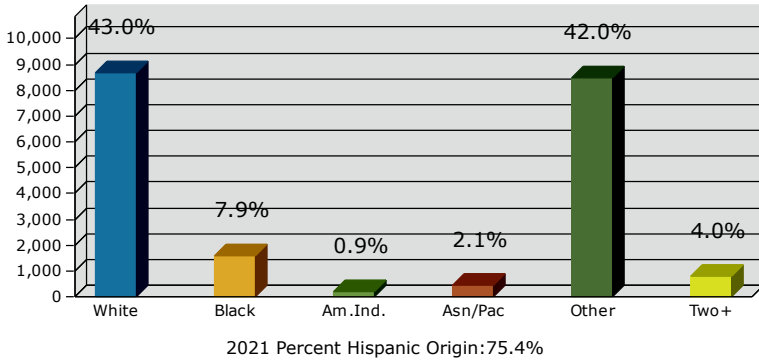

Mead Valley CDP, CA (0646646)  
 Mead Valley CDP, CA (0646646)  
 Geography: Place

2021 Population by Race

2021 Population by Age

Households

2021 Home Value

2021-2026 Annual Growth Rate

Household Income

Source: U.S. Census Bureau, Census 2010 Summary File 1. Esri forecasts for 2021 and 2026.