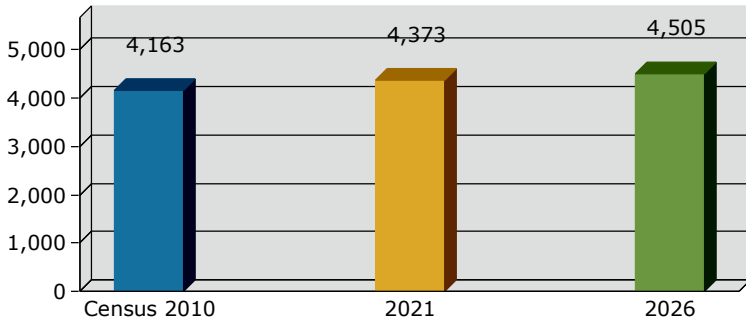

Mead Valley CDP, CA (0646646)  
 Mead Valley CDP, CA (0646646)  
 Geography: Place

2021 Population by Race

2021 Population by Age

Households

2021 Home Value

2021-2026 Annual Growth Rate

Household Income

Source: U.S. Census Bureau, Census 2010 Summary File 1. Esri forecasts for 2021 and 2026.