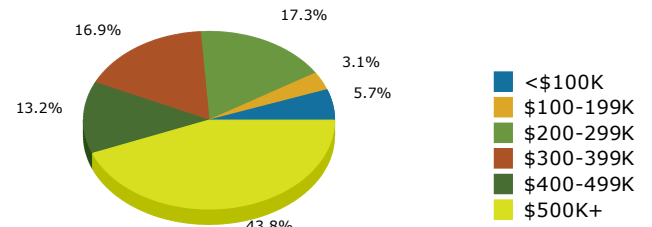

Mead Valley CDP, CA (0646646)  
 Mead Valley CDP, CA (0646646)  
 Geography: Place

2021 Population by Race

2021 Population by Age

Households

2021 Home Value

2021-2026 Annual Growth Rate

Household Income

Source: U.S. Census Bureau, Census 2010 Summary File 1. Esri forecasts for 2021 and 2026.