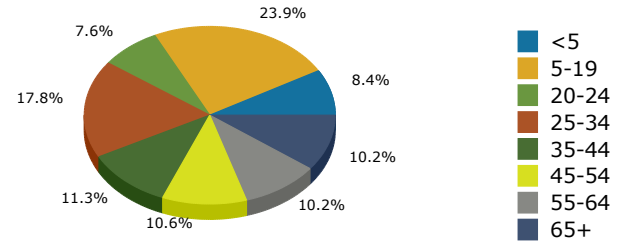

Mead Valley CDP, CA (0646646)  
 Mead Valley CDP, CA (0646646)  
 Geography: Place

2021 Population by Race

2021 Population by Age

Households

2021 Home Value

2021-2026 Annual Growth Rate

Household Income

Source: U.S. Census Bureau, Census 2010 Summary File 1. Esri forecasts for 2021 and 2026.