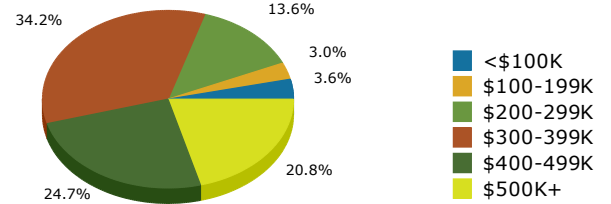

Menifee city, CA (0646842)
 Menifee city, CA (0646842)
 Geography: Place

2021 Population by Race

2021 Population by Age

Households

2021 Home Value

2021-2026 Annual Growth Rate

Household Income

Source: U.S. Census Bureau, Census 2010 Summary File 1. Esri forecasts for 2021 and 2026.