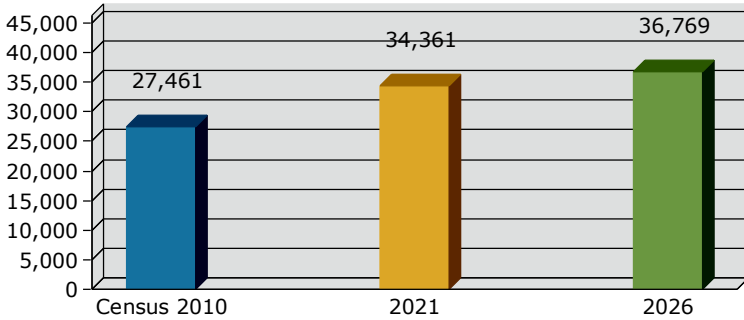

Menifee city, CA (0646842)
 Menifee city, CA (0646842)
 Geography: Place

2021 Population by Race

2021 Population by Age

Households

2021 Home Value

2021-2026 Annual Growth Rate

Household Income

Source: U.S. Census Bureau, Census 2010 Summary File 1. Esri forecasts for 2021 and 2026.