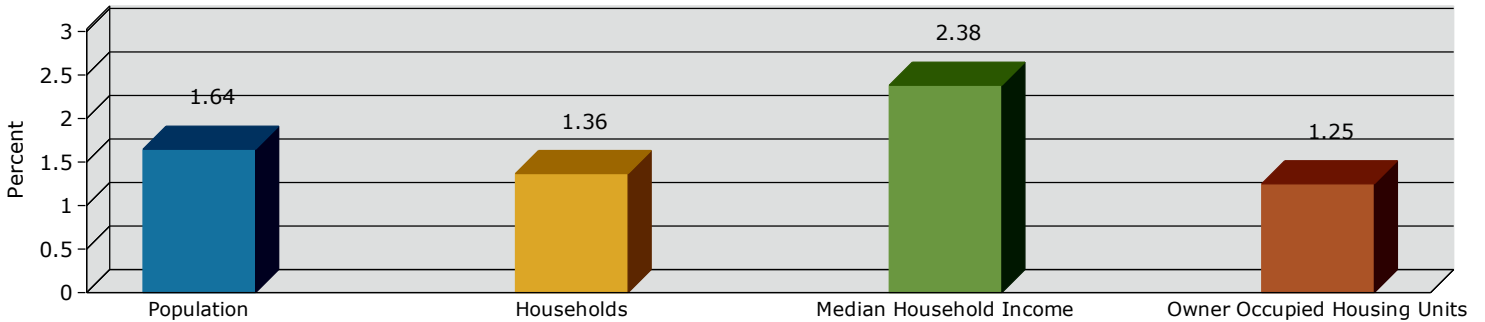

Menifee city, CA (0646842)
 Menifee city, CA (0646842)
 Geography: Place

2021 Population by Race

2021 Population by Age

Households

2021 Home Value

2021-2026 Annual Growth Rate

Household Income

Source: U.S. Census Bureau, Census 2010 Summary File 1. Esri forecasts for 2021 and 2026.