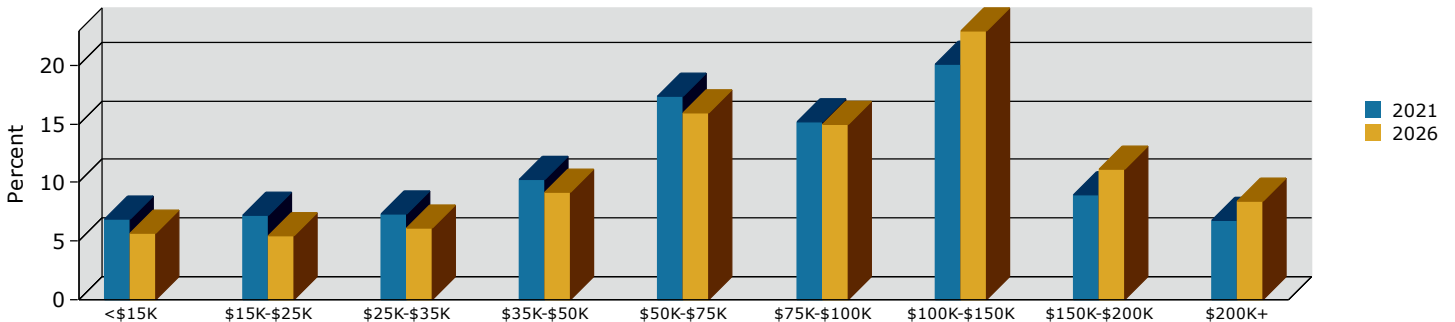

Menifee city, CA (0646842)
 Menifee city, CA (0646842)
 Geography: Place

2021 Population by Race

2021 Population by Age

Households

2021 Home Value

2021-2026 Annual Growth Rate

Household Income

Source: U.S. Census Bureau, Census 2010 Summary File 1. Esri forecasts for 2021 and 2026.