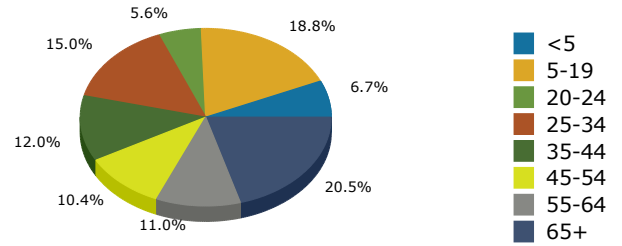

Menifee city, CA (0646842)
 Menifee city, CA (0646842)
 Geography: Place

2021 Population by Race

2021 Population by Age

Households

2021 Home Value

2021-2026 Annual Growth Rate

Household Income

Source: U.S. Census Bureau, Census 2010 Summary File 1. Esri forecasts for 2021 and 2026.