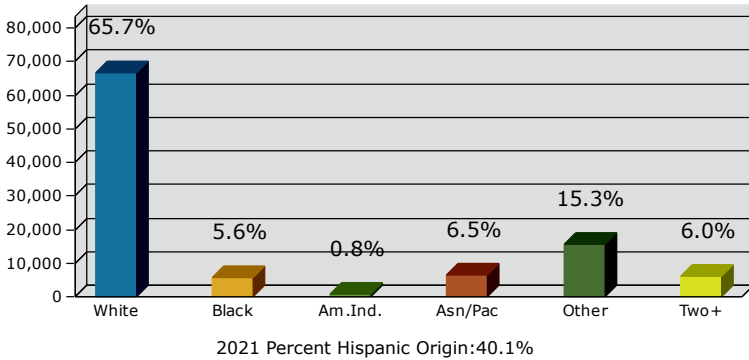

Menifee city, CA (0646842)
 Menifee city, CA (0646842)
 Geography: Place

2021 Population by Race

2021 Population by Age

Households

2021 Home Value

2021-2026 Annual Growth Rate

Household Income

Source: U.S. Census Bureau, Census 2010 Summary File 1. Esri forecasts for 2021 and 2026.