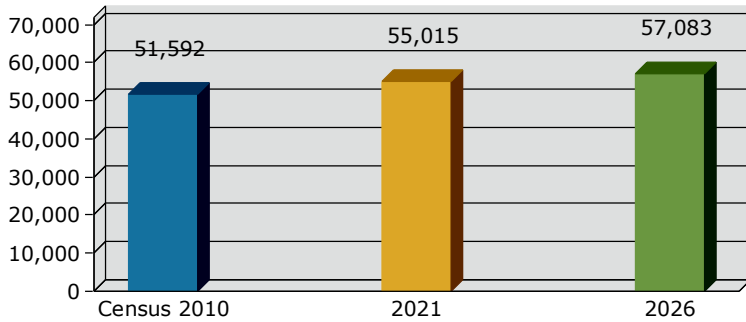

Moreno Valley city, CA (0649270)
 Moreno Valley city, CA (0649270)
 Geography: Place

2021 Population by Race

2021 Population by Age

Households

2021 Home Value

2021-2026 Annual Growth Rate

Household Income

Source: U.S. Census Bureau, Census 2010 Summary File 1. Esri forecasts for 2021 and 2026.