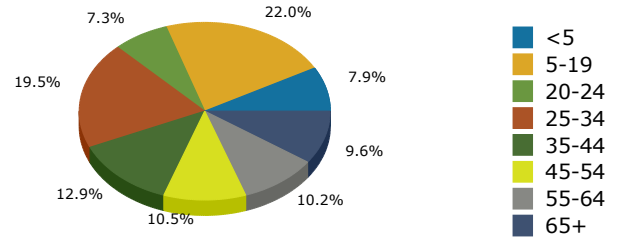

Moreno Valley city, CA (0649270)
 Moreno Valley city, CA (0649270)
 Geography: Place

2021 Population by Race

2021 Population by Age

Households

2021 Home Value

2021-2026 Annual Growth Rate

Household Income

Source: U.S. Census Bureau, Census 2010 Summary File 1. Esri forecasts for 2021 and 2026.