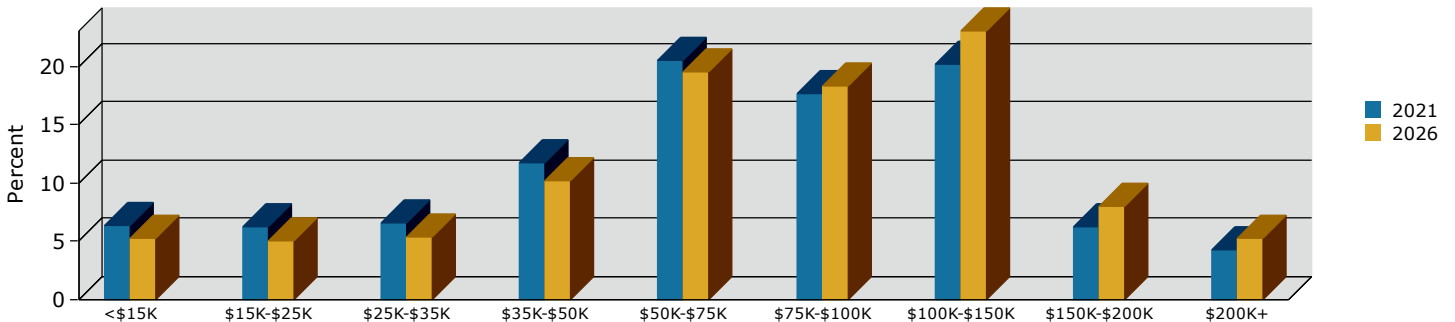

Moreno Valley city, CA (0649270)
 Moreno Valley city, CA (0649270)
 Geography: Place

2021 Population by Race

2021 Population by Age

Households

2021 Home Value

2021-2026 Annual Growth Rate

Household Income

Source: U.S. Census Bureau, Census 2010 Summary File 1. Esri forecasts for 2021 and 2026.