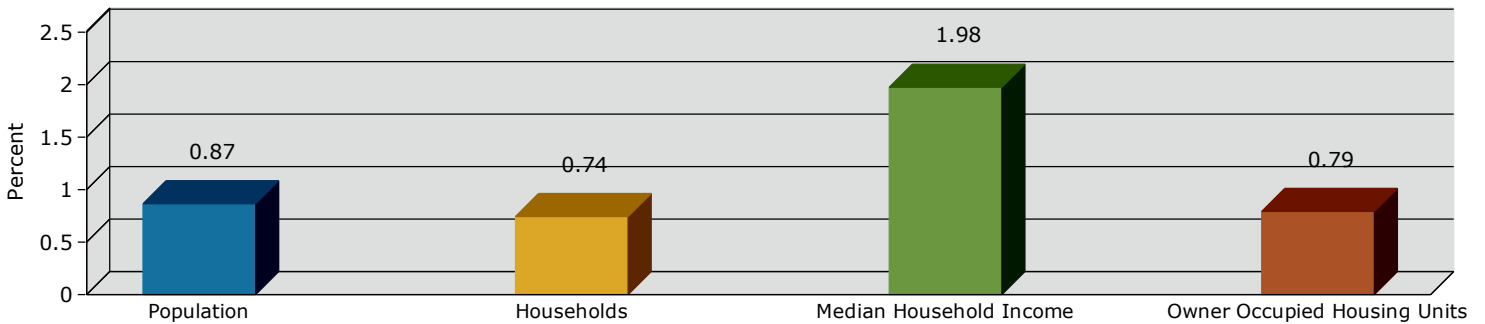

Moreno Valley city, CA (0649270)
 Moreno Valley city, CA (0649270)
 Geography: Place

2021 Population by Race

2021 Population by Age

Households

2021 Home Value

2021-2026 Annual Growth Rate

Household Income

Source: U.S. Census Bureau, Census 2010 Summary File 1. Esri forecasts for 2021 and 2026.