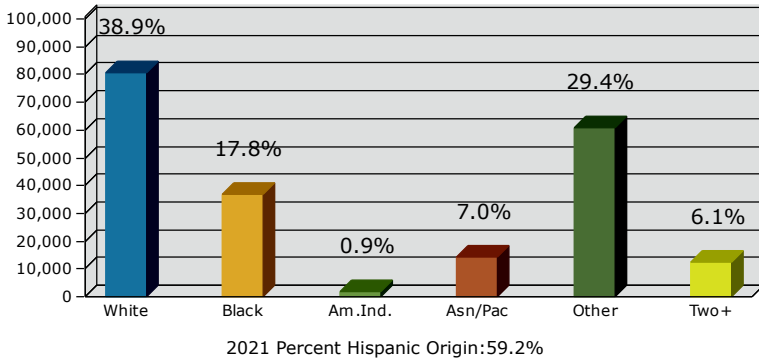

Moreno Valley city, CA (0649270)
 Moreno Valley city, CA (0649270)
 Geography: Place

2021 Population by Race

2021 Population by Age

Households

2021 Home Value

2021-2026 Annual Growth Rate

Household Income

Source: U.S. Census Bureau, Census 2010 Summary File 1. Esri forecasts for 2021 and 2026.