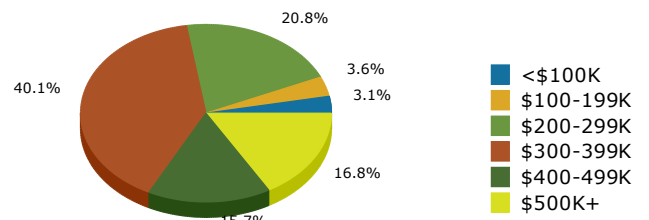

Moreno Valley city, CA (0649270)
 Moreno Valley city, CA (0649270)
 Geography: Place

2021 Population by Race

2021 Population by Age

Households

2021 Home Value

2021-2026 Annual Growth Rate

Household Income

Source: U.S. Census Bureau, Census 2010 Summary File 1. Esri forecasts for 2021 and 2026.