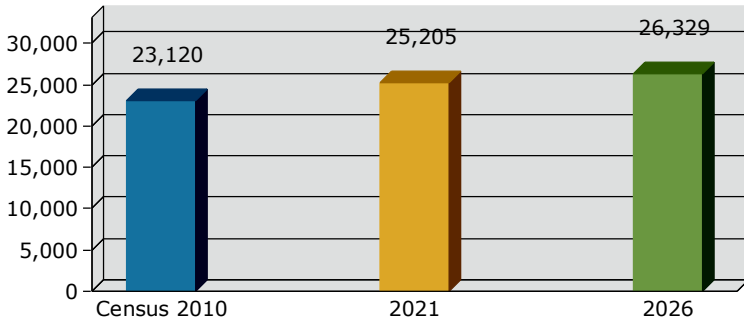

Palm Desert city, CA (0655184)
 Palm Desert city, CA (0655184)
 Geography: Place

2021 Population by Race

2021 Population by Age

Households

2021 Home Value

2021-2026 Annual Growth Rate

Household Income

Source: U.S. Census Bureau, Census 2010 Summary File 1. Esri forecasts for 2021 and 2026.