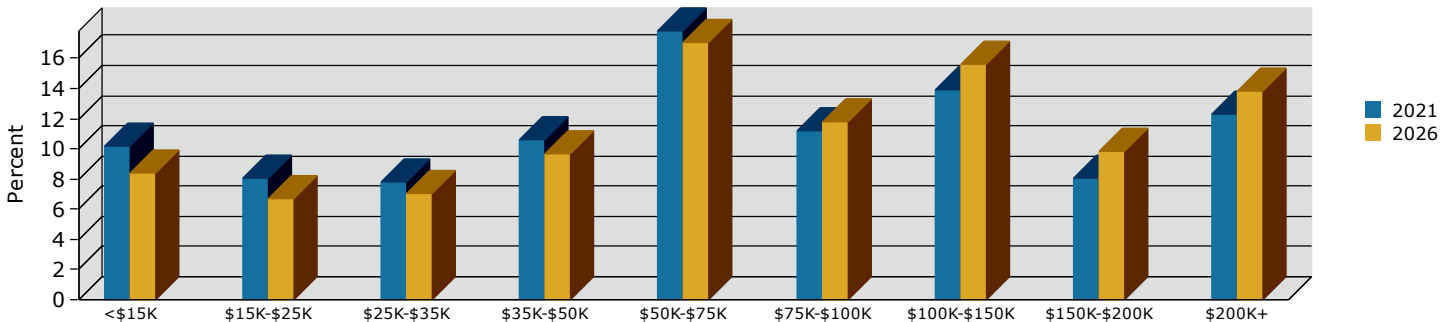

Palm Desert city, CA (0655184)
 Palm Desert city, CA (0655184)
 Geography: Place

2021 Population by Race

2021 Population by Age

Households

2021 Home Value

2021-2026 Annual Growth Rate

Household Income

Source: U.S. Census Bureau, Census 2010 Summary File 1. Esri forecasts for 2021 and 2026.