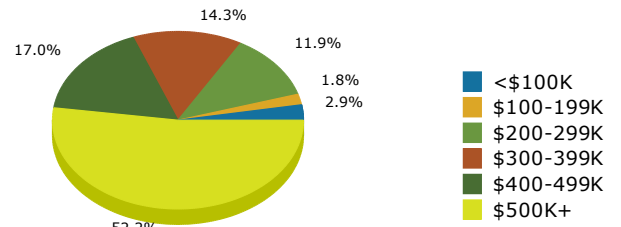

Palm Desert city, CA (0655184)
 Palm Desert city, CA (0655184)
 Geography: Place

2021 Population by Race

2021 Population by Age

Households

2021 Home Value

2021-2026 Annual Growth Rate

Household Income

Source: U.S. Census Bureau, Census 2010 Summary File 1. Esri forecasts for 2021 and 2026.