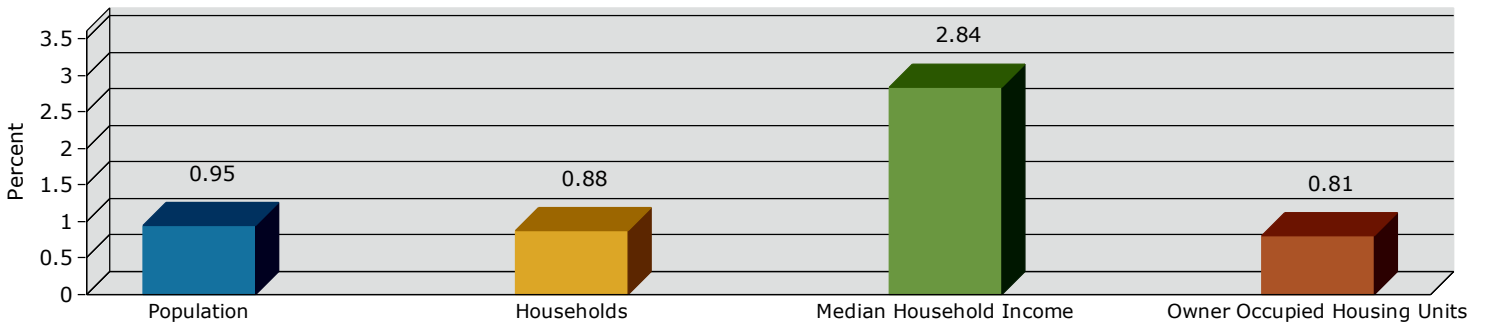

Palm Desert city, CA (0655184)
 Palm Desert city, CA (0655184)
 Geography: Place

2021 Population by Race

2021 Population by Age

Households

2021 Home Value

2021-2026 Annual Growth Rate

Household Income

Source: U.S. Census Bureau, Census 2010 Summary File 1. Esri forecasts for 2021 and 2026.