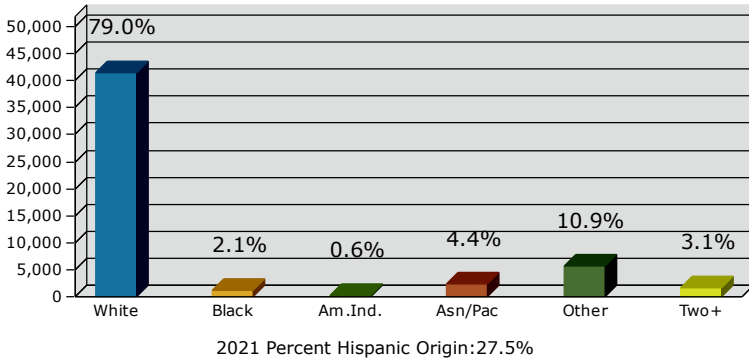

Palm Desert city, CA (0655184)
 Palm Desert city, CA (0655184)
 Geography: Place

2021 Population by Race

2021 Population by Age

Households

2021 Home Value

2021-2026 Annual Growth Rate

Household Income

Source: U.S. Census Bureau, Census 2010 Summary File 1. Esri forecasts for 2021 and 2026.