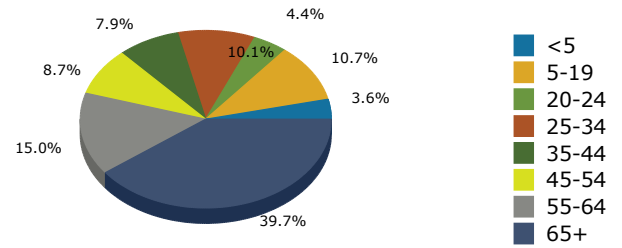

Palm Desert city, CA (0655184)
 Palm Desert city, CA (0655184)
 Geography: Place

2021 Population by Race

2021 Population by Age

Households

2021 Home Value

2021-2026 Annual Growth Rate

Household Income

Source: U.S. Census Bureau, Census 2010 Summary File 1. Esri forecasts for 2021 and 2026.