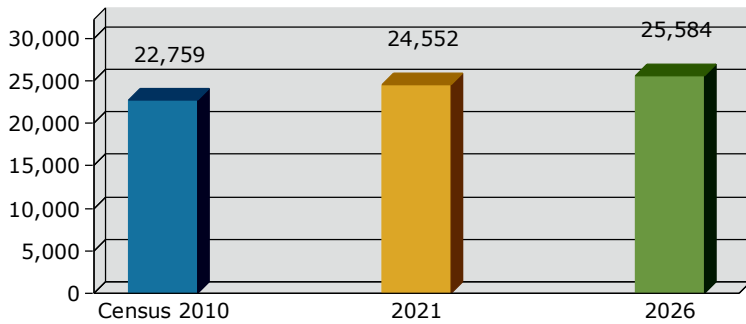

Palm Springs city, CA (0655254)
 Palm Springs city, CA (0655254)
 Geography: Place

2021 Population by Race

2021 Population by Age

Households

2021 Home Value

2021-2026 Annual Growth Rate

Household Income

Source: U.S. Census Bureau, Census 2010 Summary File 1. Esri forecasts for 2021 and 2026.