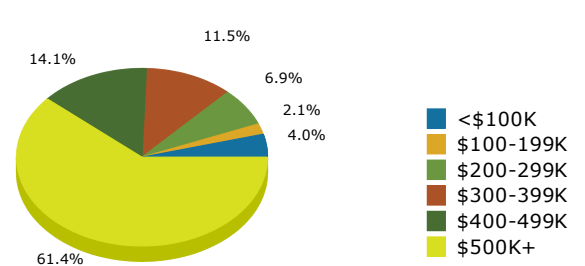

Palm Springs city, CA (0655254)
 Palm Springs city, CA (0655254)
 Geography: Place

2021 Population by Race

2021 Population by Age

Households

2021 Home Value

2021-2026 Annual Growth Rate

Household Income

Source: U.S. Census Bureau, Census 2010 Summary File 1. Esri forecasts for 2021 and 2026.