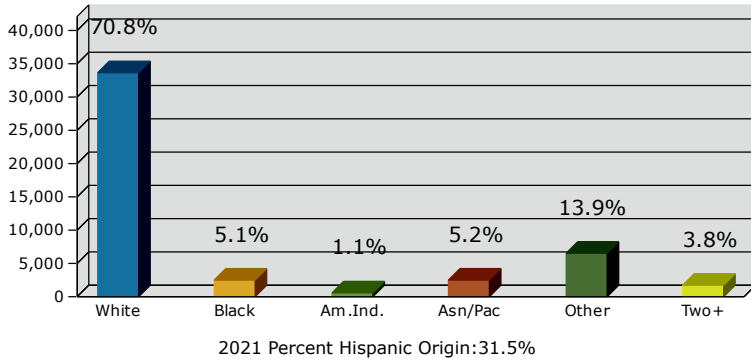

Palm Springs city, CA (0655254)
 Palm Springs city, CA (0655254)
 Geography: Place

2021 Population by Race

2021 Population by Age

Households

2021 Home Value

2021-2026 Annual Growth Rate

Household Income

Source: U.S. Census Bureau, Census 2010 Summary File 1. Esri forecasts for 2021 and 2026.