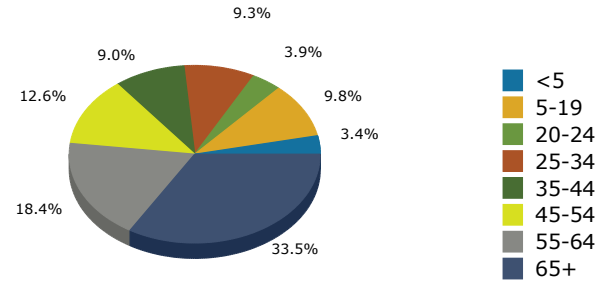

Palm Springs city, CA (0655254)
 Palm Springs city, CA (0655254)
 Geography: Place

2021 Population by Race

2021 Population by Age

Households

2021 Home Value

2021-2026 Annual Growth Rate

Household Income

Source: U.S. Census Bureau, Census 2010 Summary File 1. Esri forecasts for 2021 and 2026.