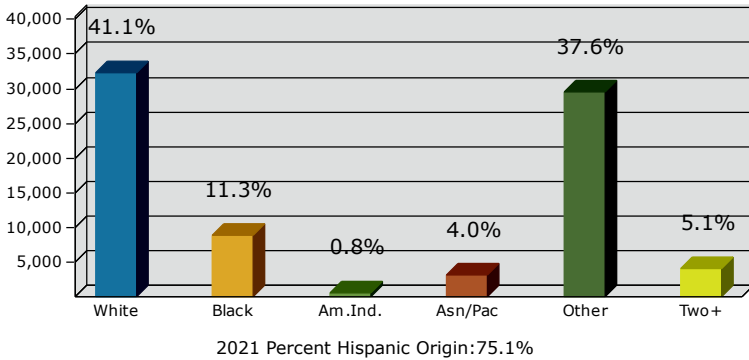

Perris city, CA (0656700)
 Perris city, CA (0656700)
 Geography: Place

2021 Population by Race

2021 Population by Age

Households

2021 Home Value

2021-2026 Annual Growth Rate

Household Income

Source: U.S. Census Bureau, Census 2010 Summary File 1. Esri forecasts for 2021 and 2026.