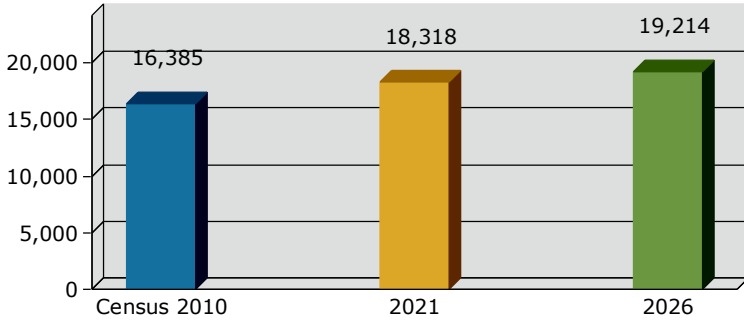

Perris city, CA (0656700)
 Perris city, CA (0656700)
 Geography: Place

2021 Population by Race

2021 Population by Age

Households

2021 Home Value

2021-2026 Annual Growth Rate

Household Income

Source: U.S. Census Bureau, Census 2010 Summary File 1. Esri forecasts for 2021 and 2026.