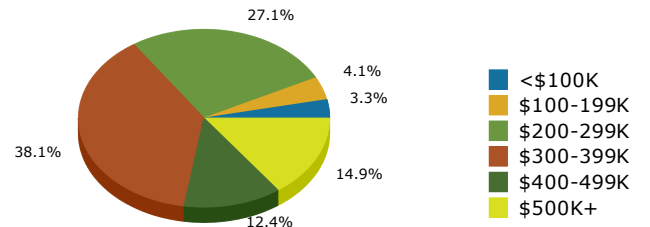

Perris city, CA (0656700)
 Perris city, CA (0656700)
 Geography: Place

2021 Population by Race

2021 Population by Age

Households

2021 Home Value

2021-2026 Annual Growth Rate

Household Income

Source: U.S. Census Bureau, Census 2010 Summary File 1. Esri forecasts for 2021 and 2026.