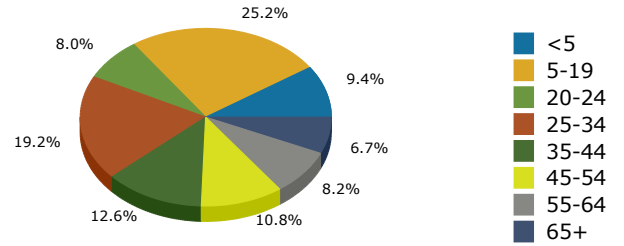

Perris city, CA (0656700)
 Perris city, CA (0656700)
 Geography: Place

2021 Population by Race

2021 Population by Age

Households

2021 Home Value

2021-2026 Annual Growth Rate

Household Income

Source: U.S. Census Bureau, Census 2010 Summary File 1. Esri forecasts for 2021 and 2026.