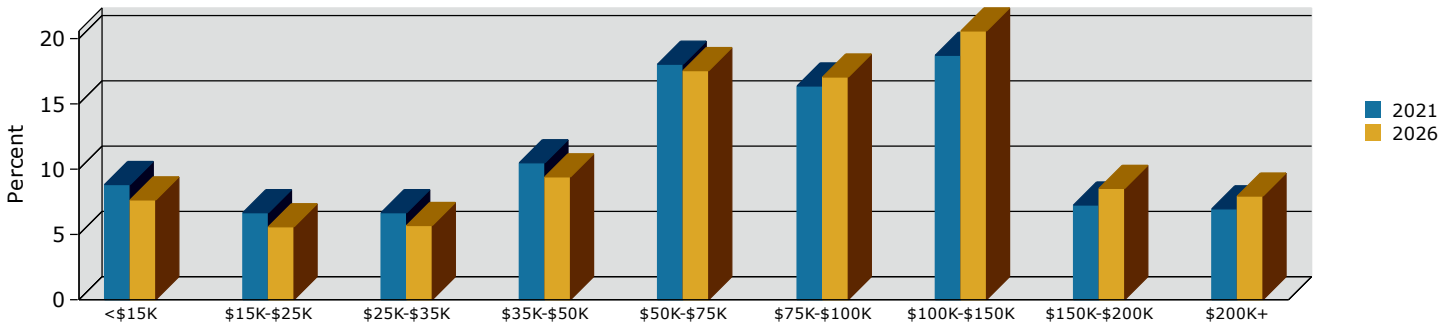

Riverside city, CA (0662000)
 Riverside city, CA (0662000)
 Geography: Place

2021 Population by Race

2021 Population by Age

Households

2021 Home Value

2021-2026 Annual Growth Rate

Household Income

Source: U.S. Census Bureau, Census 2010 Summary File 1. Esri forecasts for 2021 and 2026.