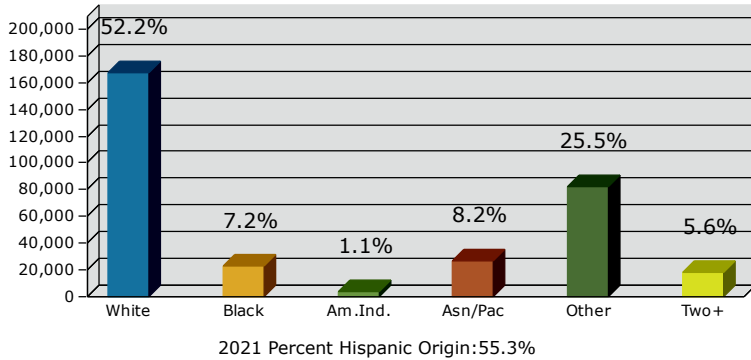

Riverside city, CA (0662000)
 Riverside city, CA (0662000)
 Geography: Place

2021 Population by Race

2021 Population by Age

Households

2021 Home Value

2021-2026 Annual Growth Rate

Household Income

Source: U.S. Census Bureau, Census 2010 Summary File 1. Esri forecasts for 2021 and 2026.