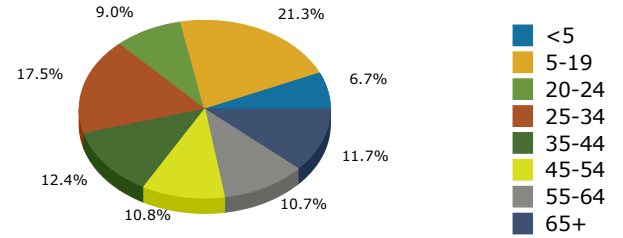

Riverside city, CA (0662000)
 Riverside city, CA (0662000)
 Geography: Place

2021 Population by Race

2021 Population by Age

Households

2021 Home Value

2021-2026 Annual Growth Rate

Household Income

Source: U.S. Census Bureau, Census 2010 Summary File 1. Esri forecasts for 2021 and 2026.