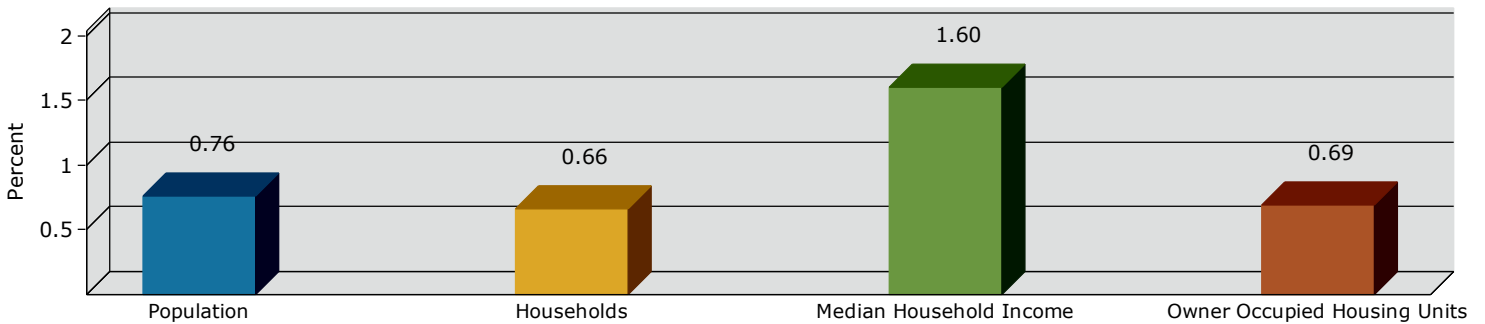

Riverside city, CA (0662000)
 Riverside city, CA (0662000)
 Geography: Place

2021 Population by Race

2021 Population by Age

Households

2021 Home Value

2021-2026 Annual Growth Rate

Household Income

Source: U.S. Census Bureau, Census 2010 Summary File 1. Esri forecasts for 2021 and 2026.