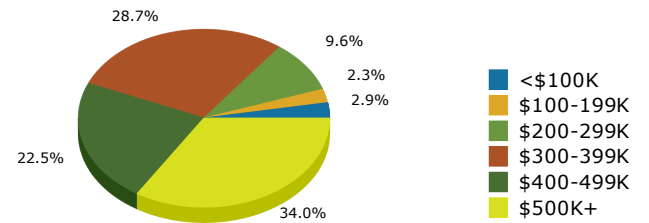

Riverside city, CA (0662000)
 Riverside city, CA (0662000)
 Geography: Place

2021 Population by Race

2021 Population by Age

Households

2021 Home Value

2021-2026 Annual Growth Rate

Household Income

Source: U.S. Census Bureau, Census 2010 Summary File 1. Esri forecasts for 2021 and 2026.