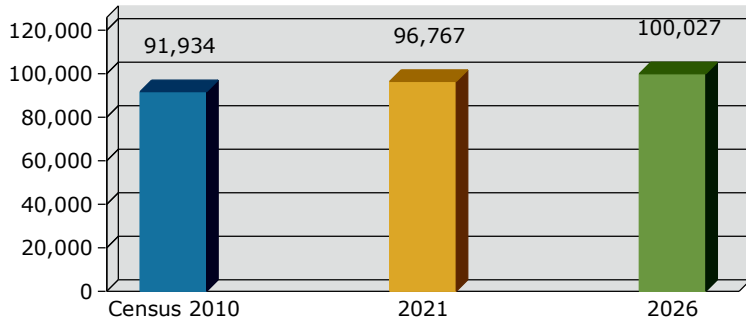

Riverside city, CA (0662000)
 Riverside city, CA (0662000)
 Geography: Place

2021 Population by Race

2021 Population by Age

Households

2021 Home Value

2021-2026 Annual Growth Rate

Household Income

Source: U.S. Census Bureau, Census 2010 Summary File 1. Esri forecasts for 2021 and 2026.