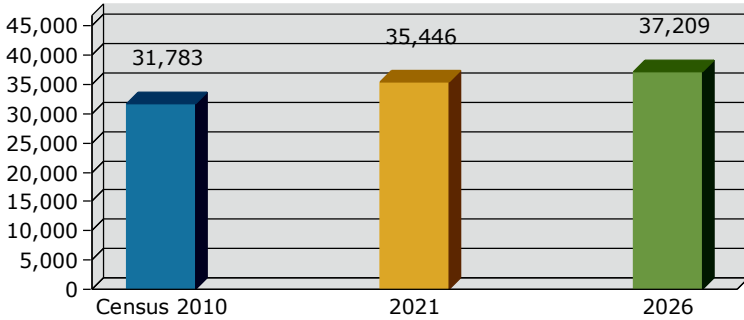

Temecula city, CA (0678120)
 Temecula city, CA (0678120)
 Geography: Place

2021 Population by Race

2021 Population by Age

Households

2021 Home Value

2021-2026 Annual Growth Rate

Household Income

Source: U.S. Census Bureau, Census 2010 Summary File 1. Esri forecasts for 2021 and 2026.