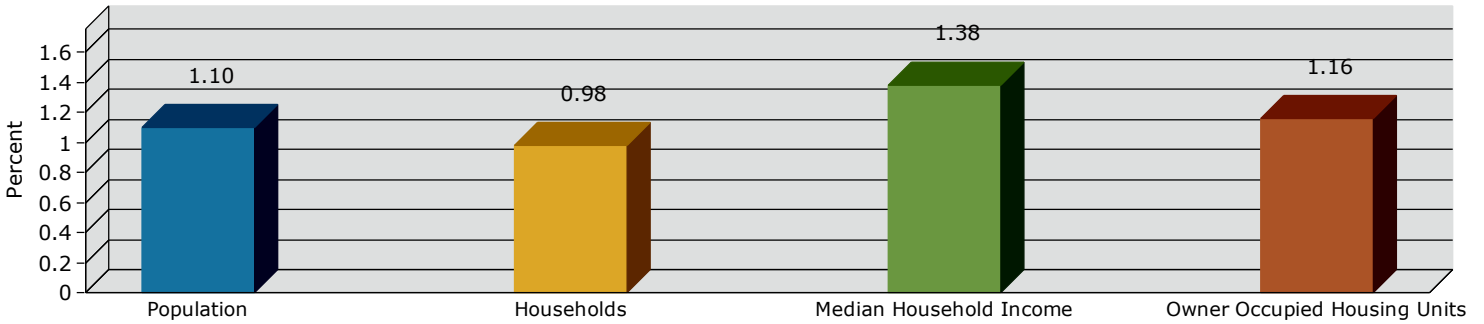

Temecula city, CA (0678120)
 Temecula city, CA (0678120)
 Geography: Place

2021 Population by Race

2021 Population by Age

Households

2021 Home Value

2021-2026 Annual Growth Rate

Household Income

Source: U.S. Census Bureau, Census 2010 Summary File 1. Esri forecasts for 2021 and 2026.