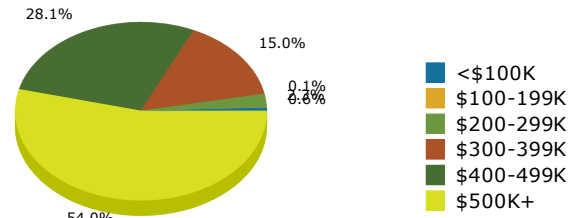

Temecula city, CA (0678120)
 Temecula city, CA (0678120)
 Geography: Place

2021 Population by Race

2021 Population by Age

Households

2021 Home Value

2021-2026 Annual Growth Rate

Household Income

Source: U.S. Census Bureau, Census 2010 Summary File 1. Esri forecasts for 2021 and 2026.