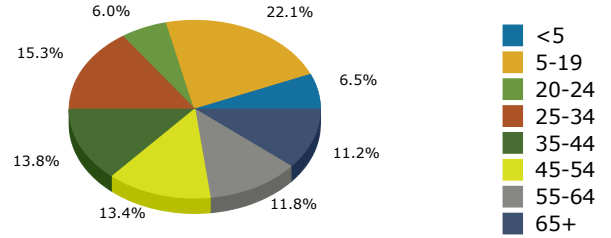

Temecula city, CA (0678120)
 Temecula city, CA (0678120)
 Geography: Place

2021 Population by Race

2021 Population by Age

Households

2021 Home Value

2021-2026 Annual Growth Rate

Household Income

Source: U.S. Census Bureau, Census 2010 Summary File 1. Esri forecasts for 2021 and 2026.