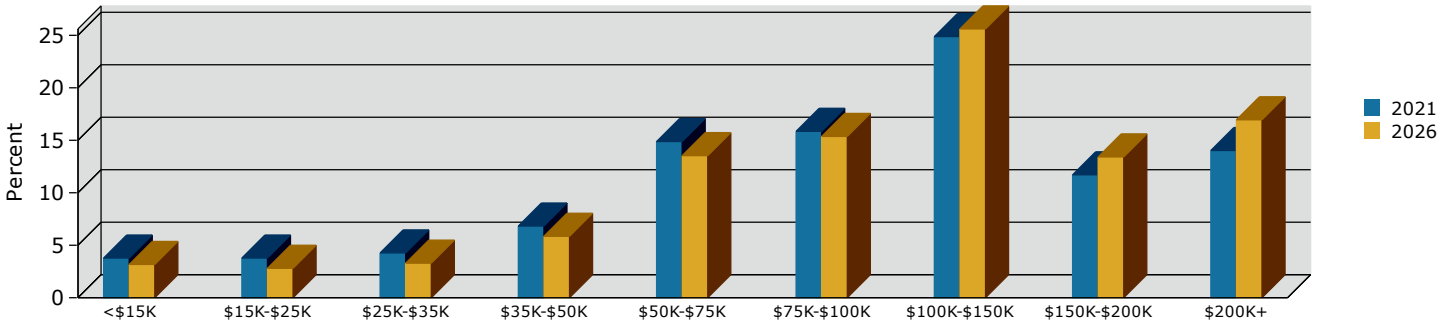

Temecula city, CA (0678120)
 Temecula city, CA (0678120)
 Geography: Place

2021 Population by Race

2021 Population by Age

Households

2021 Home Value

2021-2026 Annual Growth Rate

Household Income

Source: U.S. Census Bureau, Census 2010 Summary File 1. Esri forecasts for 2021 and 2026.