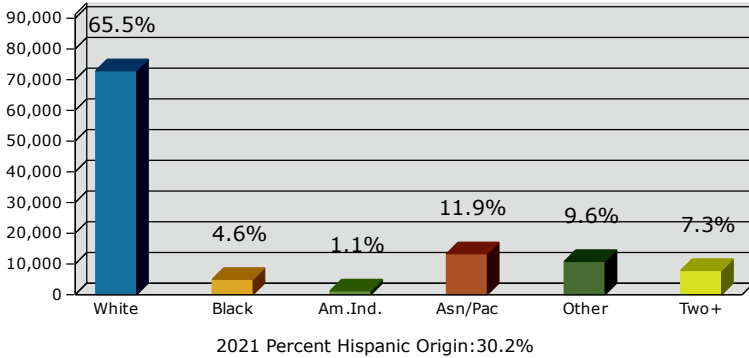

Temecula city, CA (0678120)
 Temecula city, CA (0678120)
 Geography: Place

2021 Population by Race

2021 Population by Age

Households

2021 Home Value

2021-2026 Annual Growth Rate

Household Income

Source: U.S. Census Bureau, Census 2010 Summary File 1. Esri forecasts for 2021 and 2026.