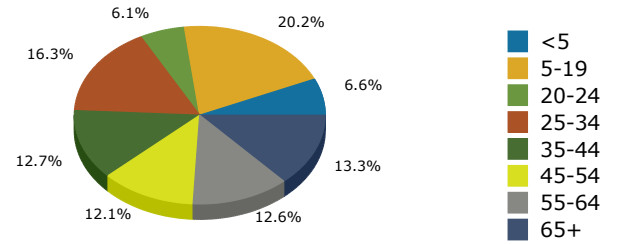

Wildomar city, CA (0685446)  
 Wildomar city, CA (0685446)  
 Geography: Place

2021 Population by Race

2021 Population by Age

Households

2021 Home Value

2021-2026 Annual Growth Rate

Household Income

Source: U.S. Census Bureau, Census 2010 Summary File 1. Esri forecasts for 2021 and 2026.