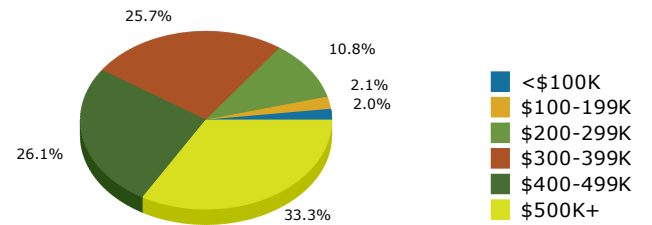

Wildomar city, CA (0685446)  
 Wildomar city, CA (0685446)  
 Geography: Place

2021 Population by Race

2021 Population by Age

Households

2021 Home Value

2021-2026 Annual Growth Rate

Household Income

Source: U.S. Census Bureau, Census 2010 Summary File 1. Esri forecasts for 2021 and 2026.