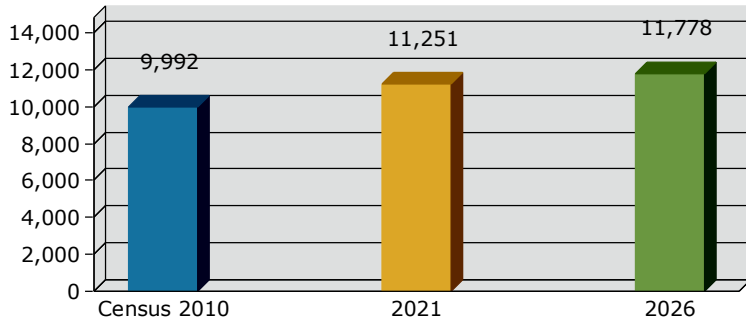

Wildomar city, CA (0685446)  
 Wildomar city, CA (0685446)  
 Geography: Place

2021 Population by Race

2021 Population by Age

Households

2021 Home Value

2021-2026 Annual Growth Rate

Household Income

Source: U.S. Census Bureau, Census 2010 Summary File 1. Esri forecasts for 2021 and 2026.