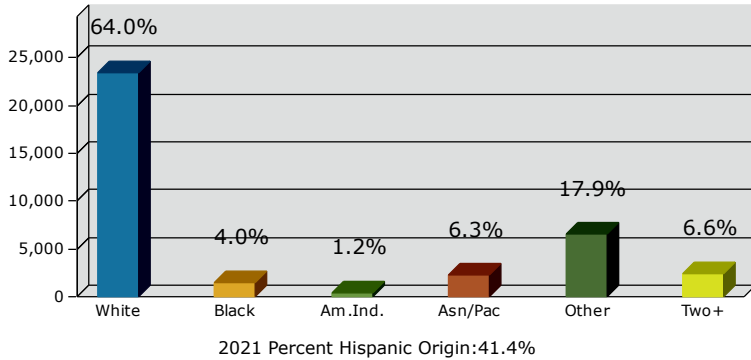

Wildomar city, CA (0685446)  
 Wildomar city, CA (0685446)  
 Geography: Place

2021 Population by Race

2021 Population by Age

Households

2021 Home Value

2021-2026 Annual Growth Rate

Household Income

Source: U.S. Census Bureau, Census 2010 Summary File 1. Esri forecasts for 2021 and 2026.