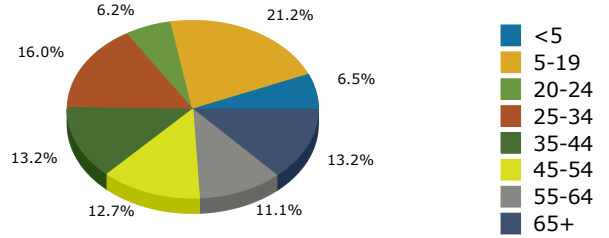

2022 Population by Race

2022 Population by Age

Households

2022 Home Value

2022-2027 Annual Growth Rate

Household Income

Source: Esri forecasts for 2022 and 2027. U.S. Census Bureau 2010 decennial Census data converted by Esri into 2020 geography.